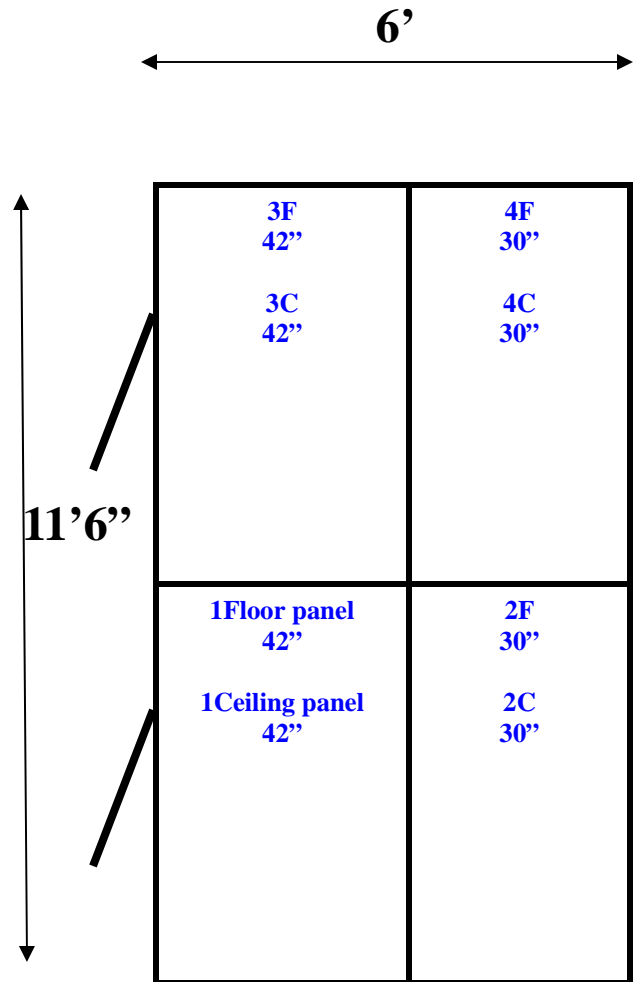

1423 Planeview Drive  
Oshkosh, WI 54904 USA

Tel (920) 231-1711  
Fax (920) 231-1701

www.barrinc.com  
www.refrigerationsuperstore.com

**Wall Panels Diagram**

**Floor & Ceiling Panels Diagram**

Floor and Ceiling Panels layout the same.

**6' x 11'6" x 8' H  
Walk-In Combination Cooler/Freezer with Floor  
Wall, Ceiling & Floor Panels Diagram**

95-08  
Blue

1423 Planeview Drive  
Oshkosh, WI 54904 USA

Tel (920) 231-1711  
Fax (920) 231-1701

www.barrinc.com  
www.refrigerationsuperstore.com

**6' x 11'6" x 8' H**  
**Walk-In Combination Cooler / Freezer**

95-08  
Blue