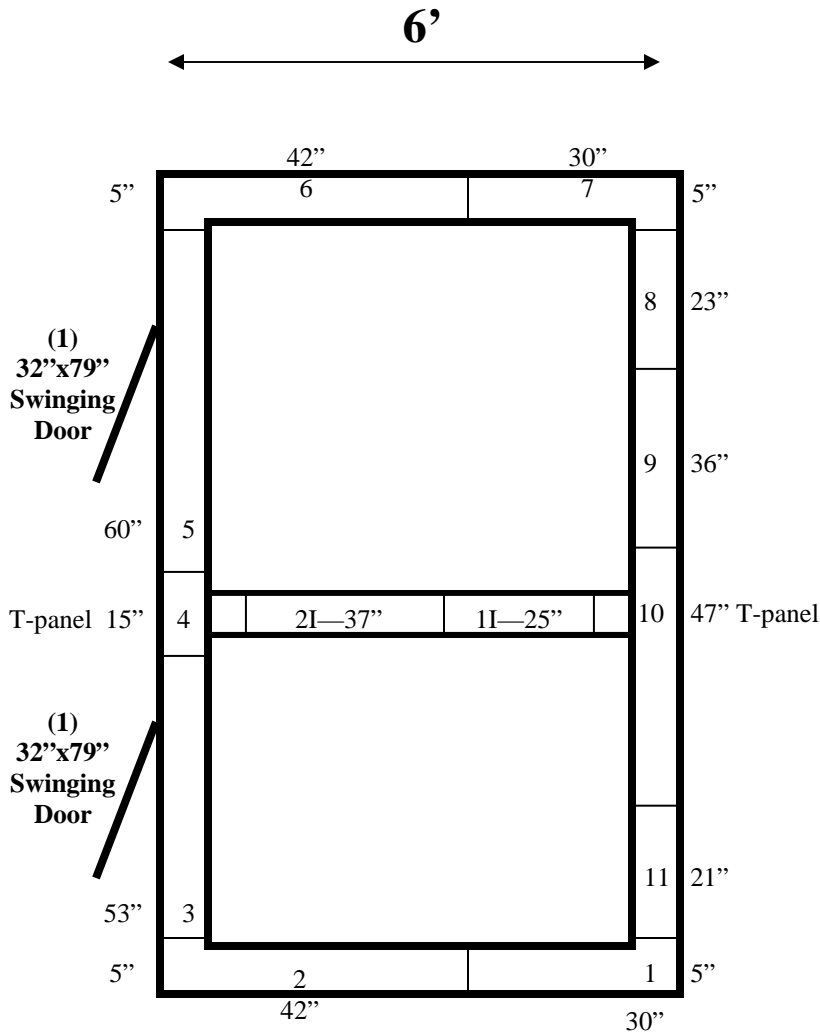

1423 Planeview Drive  
Oshkosh, WI 54904 USA

Tel (920) 231-1711  
Fax (920) 231-1701

www.barrinc.com  
www.refrigerationsuperstore.com

**Wall Panels Diagram**

**Floor & Ceiling Panels Diagram**

Floor and Ceiling Panels layout the same.

**6' x 11'6" x 8' H  
Walk-In Combination Cooler/Freezer with Floor  
Wall, Ceiling & Floor Panels Diagram**

95-08  
Blue

1423 Planeview Drive  
Oshkosh, WI 54904 USA

Tel (920) 231-1711  
Fax (920) 231-1701

www.barrinc.com  
www.refrigerationsuperstore.com

**6' x 11'6" x 8' H**  
**Walk-In Combination Cooler / Freezer**

95-08  
Blue