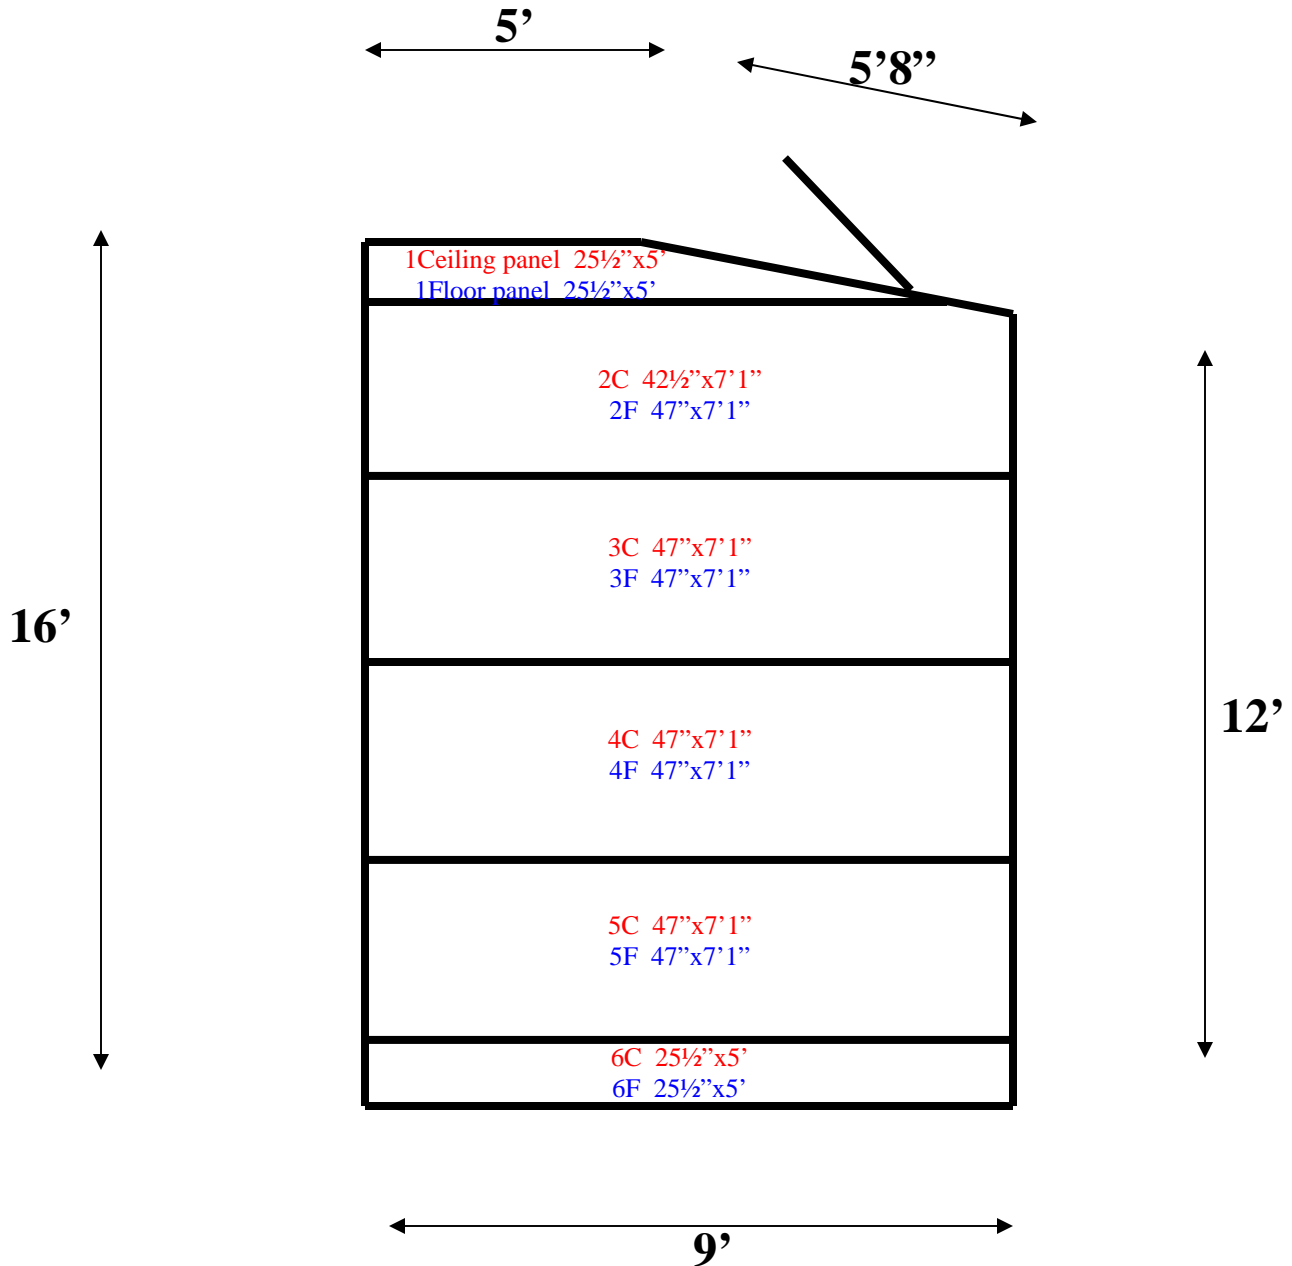

**9' x 16' x 9' H  
Walk-In Freezer with Floor  
Wall Panels Diagram**

**88-08  
Brown**

Floors are covered by diamond plating.

**9' x 16' x 9' H  
Walk-In Freezer with Floor  
Ceiling & Floor Panels Diagram**

**9' x 16' x 9' H  
Walk-In Freezer with Floor**

**88-08  
Brown**