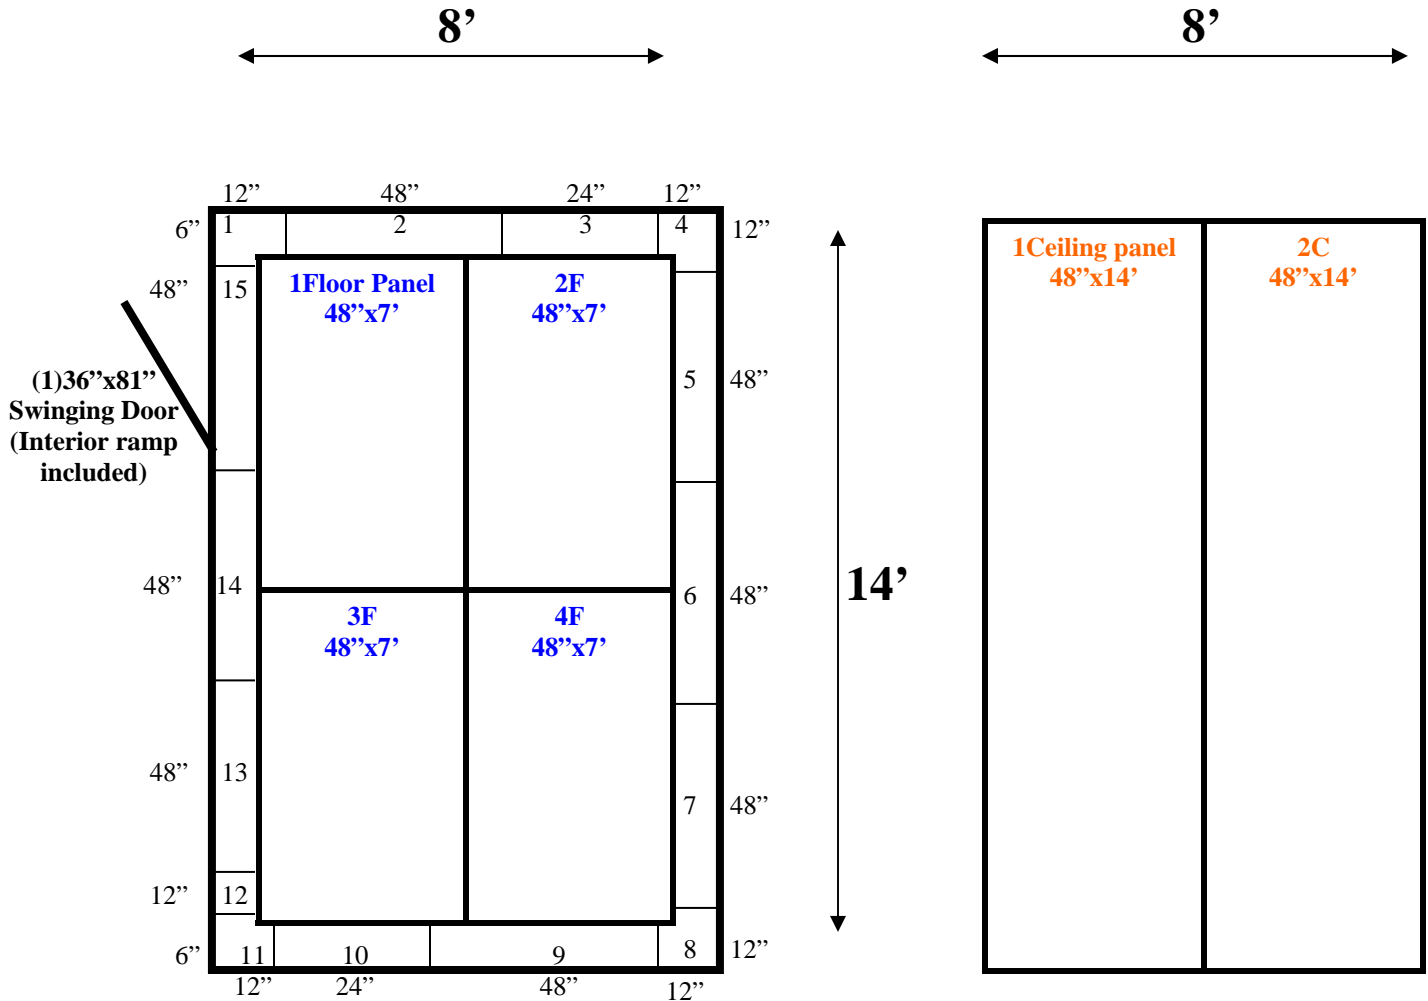

1423 Planeview Drive
Oshkosh, WI 54904 USA

Tel (920) 231-1711
Fax (920) 231-1701

www.barrinc.com
www.refrigerationsuperstore.com

Buyer will have to cut diamond plate to fit when installing.

**8' x 14' x 8'8" H
Walk-In Freezer with Floor
Wall, Ceiling & Floor Panels Diagram**

85-08
DbI Red

1423 Planeview Drive
Oshkosh, WI 54904 USA

Tel (920) 231-1711
Fax (920) 231-1701

www.barrinc.com
www.refrigerationsuperstore.com

**8' x 14' x 8'8" H
Walk-In Freezer with Floor**

**85-08
Dbl Red**