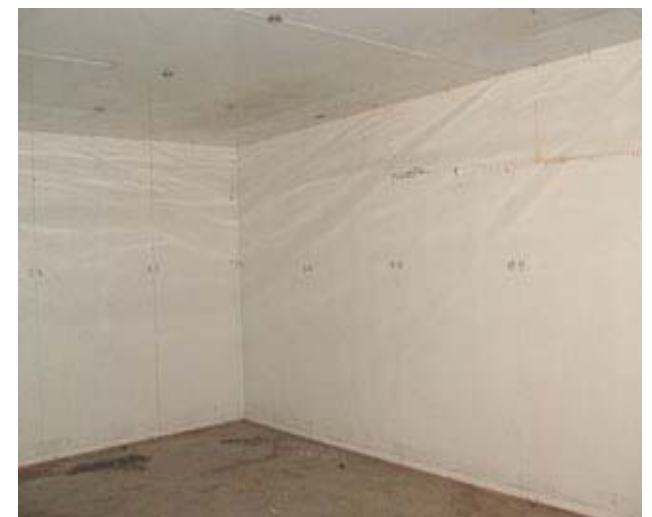

23'11" x 29'11" x 8'9" H
Walk-In Combination Cooler / Freezer
Wall Panels Diagram

60-08
Orange

23'11" x 29'11" x 8'9" H
Walk-In Combination Cooler / Freezer
Ceiling Panels and Floor Screed Diagram

REFRIGERATION SUPERSTORE

World's Largest Inventory

New & Used Walk-In/ Drive-In Coolers/ Freezers/ Refrigeration Systems

1423 Planeview Drive, Oshkosh, WI USA Tel (920) 231-1711 Fax (920) 231-1701 www.barrinc.com

23'11" x 29'11" x 8'9" H
Walk-In Combination Cooler / Freezer

23'11" x 29'11" x 8'9" H
Walk-In Combination Cooler / Freezer

60-08
Orange