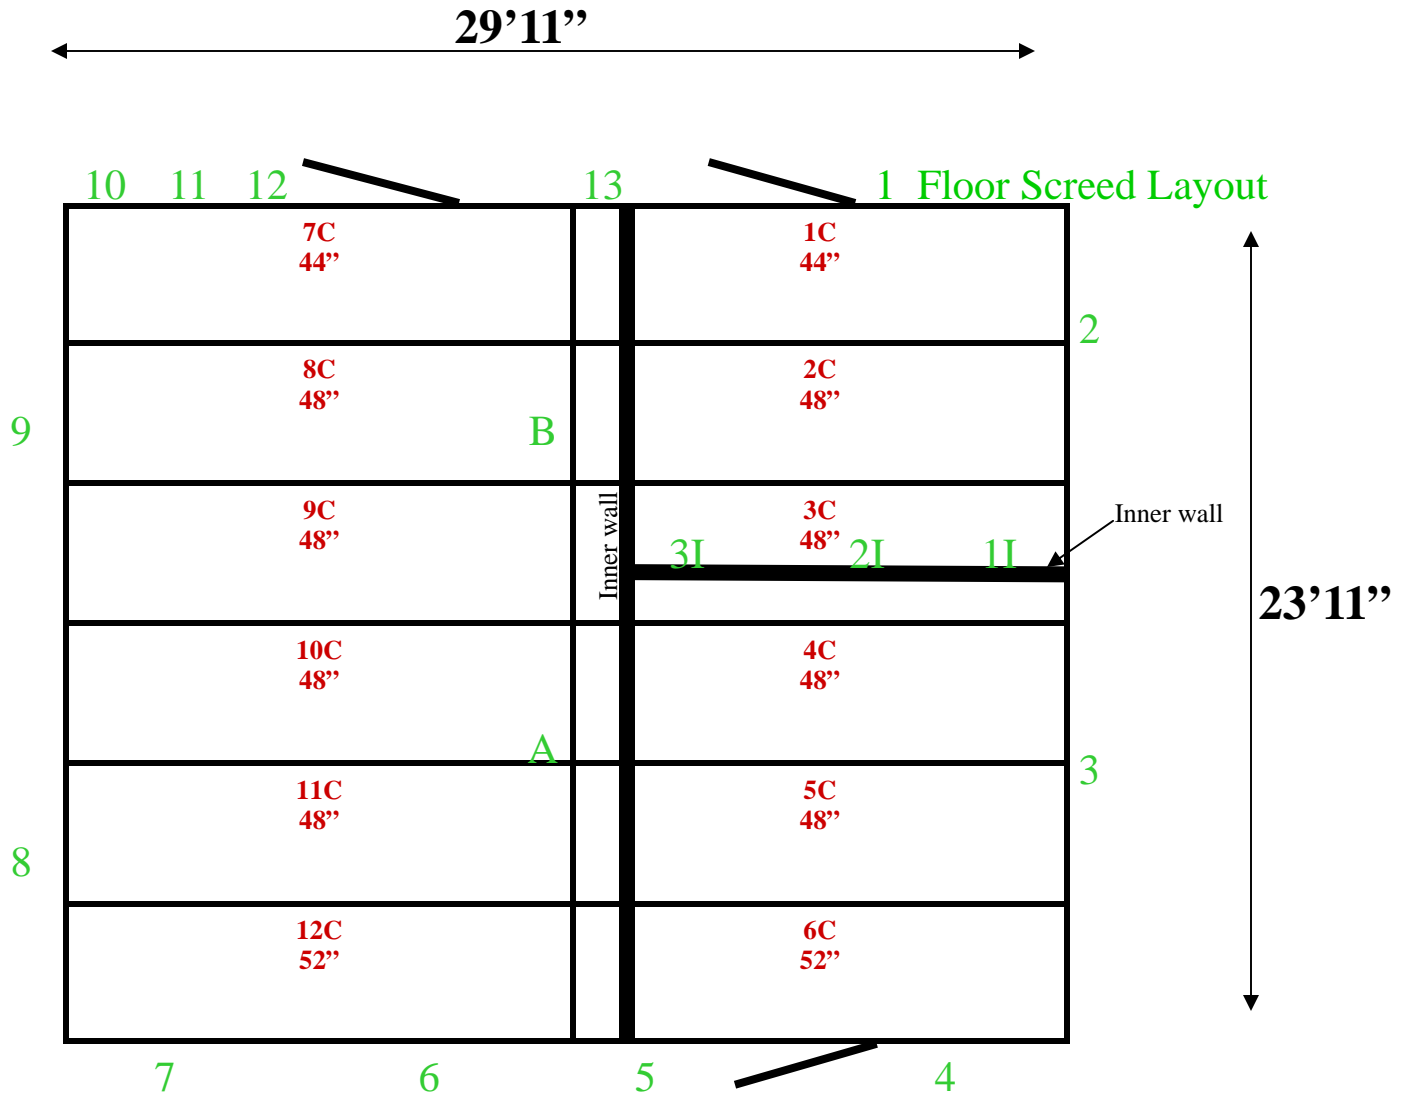

23'11" x 29'11" x 8'9" H
Walk-In Combination Cooler / Freezer
Wall Panels Diagram

60-08
Orange

23'11" x 29'11" x 8'9" H
Walk-In Combination Cooler / Freezer
Ceiling Panels and Floor Screed Diagram

REFRIGERATION SUPERSTORE

23'11" x 29'11" x 8'9" H
Walk-In Combination Cooler / Freezer

60-08
Orange