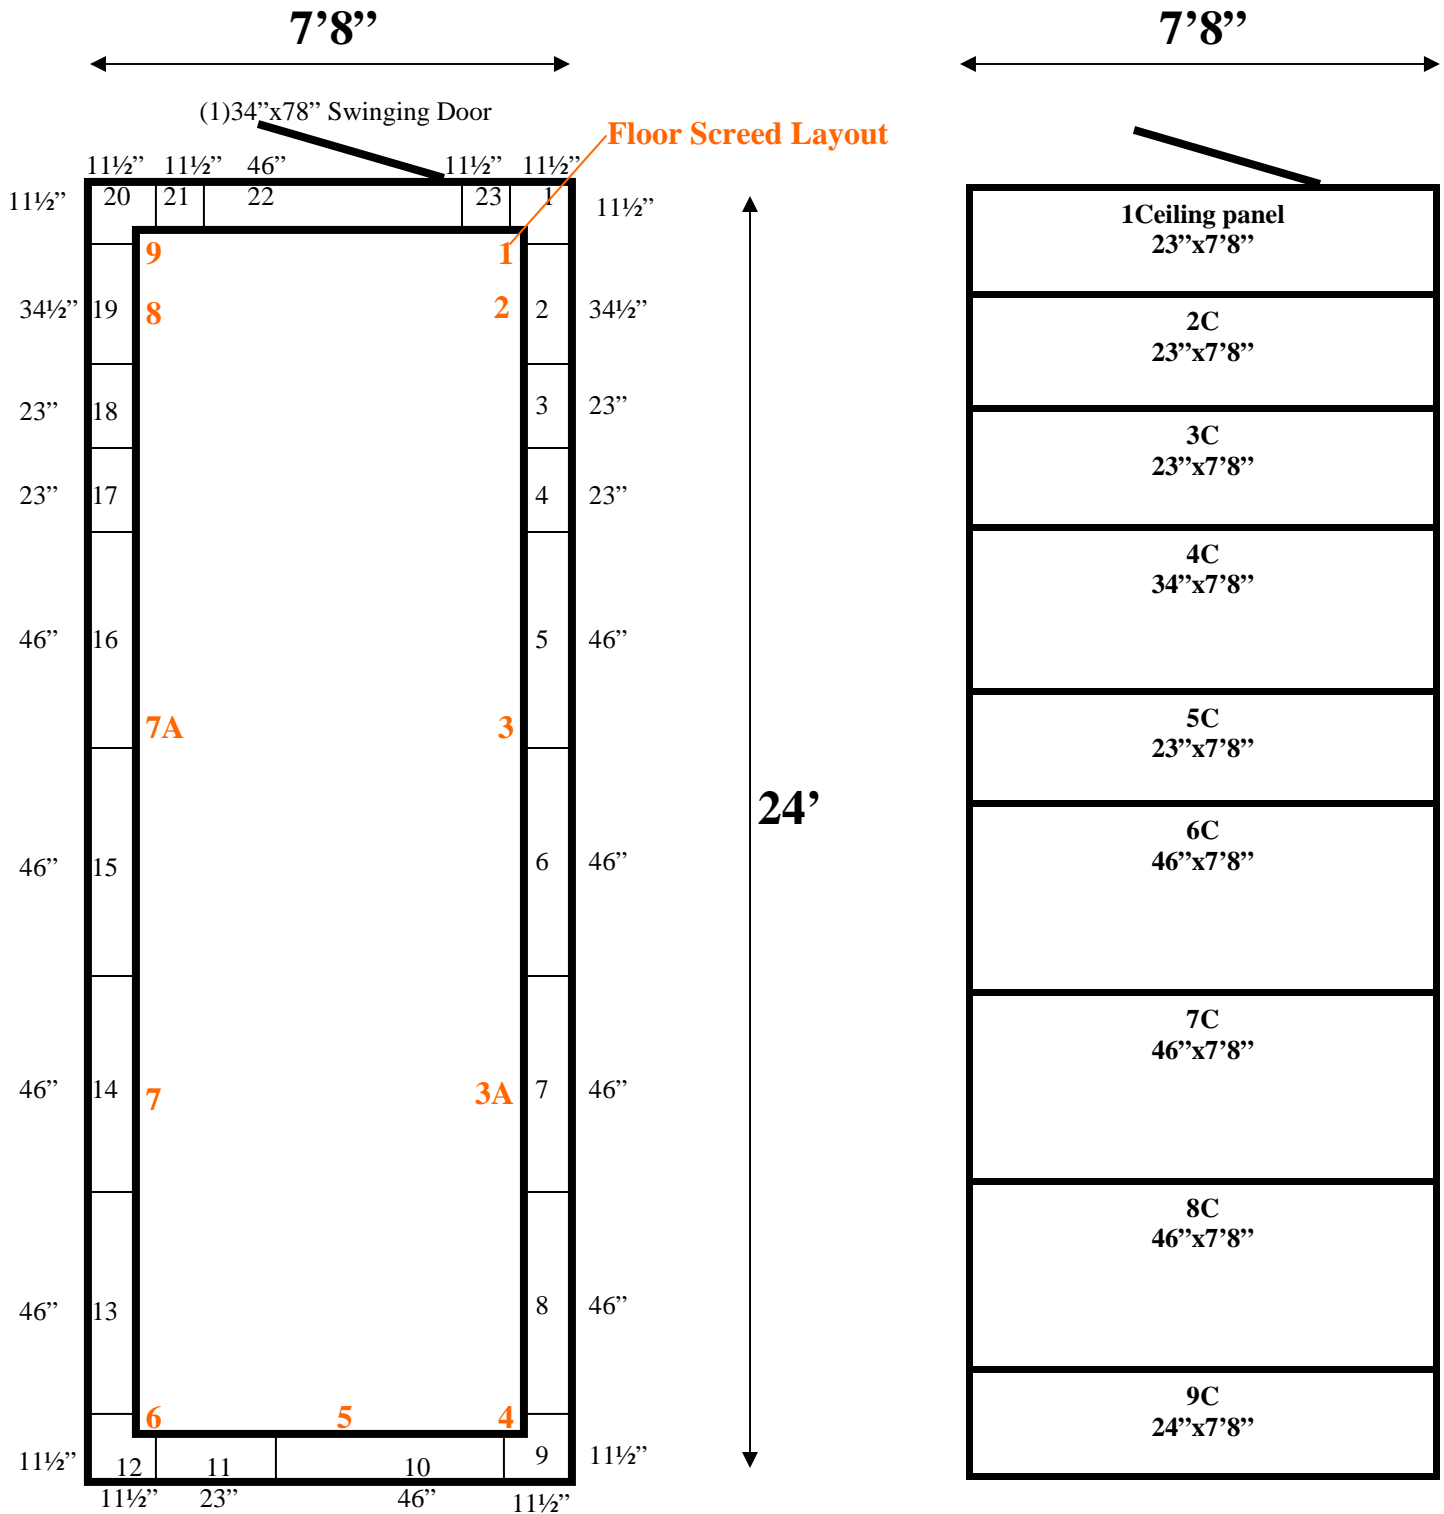

1423 Planeview Drive
Oshkosh, WI 54904 USA

Tel (920) 231-1711
Fax (920) 231-1701

www.barrinc.com
www.refrigerationsuperstore.com

**7'8" x 24' x 8'6" H
Walk-In Cooler or Freezer
Wall & Ceiling Panel Diagrams**

1423 Planeview Drive
Oshkosh, WI 54904 USA

Tel (920) 231-1711
Fax (920) 231-1701

www.barrinc.com
www.refrigerationsuperstore.com

**7'8" x 24' x 8'6" H
Walk-In Cooler or Freezer**

**73-08
Burgundy**