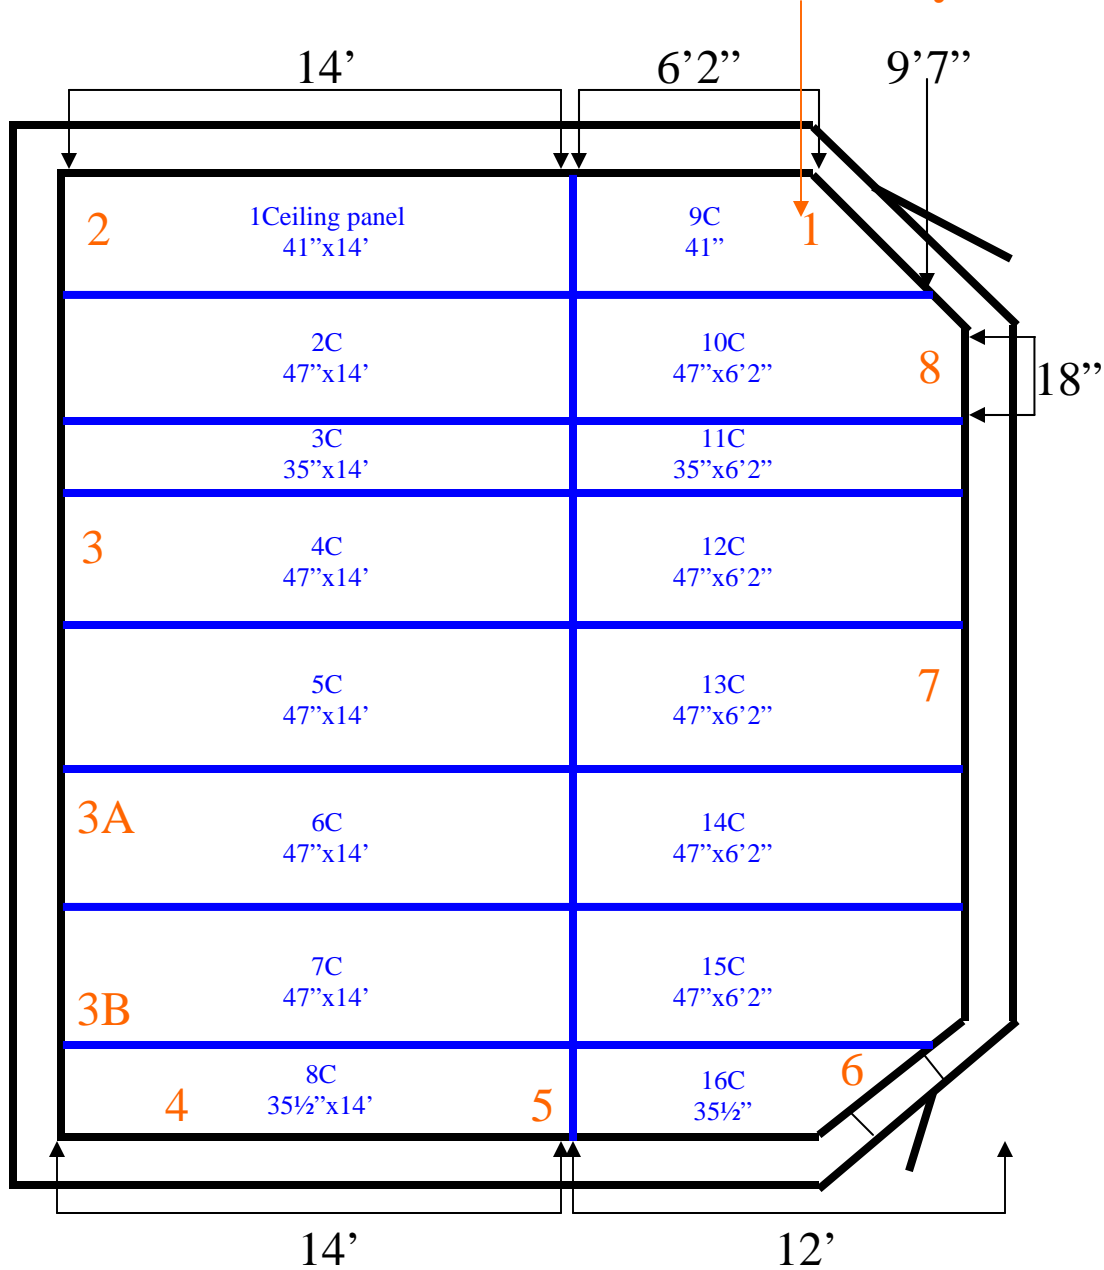

**26' x 29' x 10'1" H
Walk-In Cooler or Freezer
Wall Panels Diagram**

**78-08
Green**

Floor Screed Layout

**26' x 29' x 10'1" H
Walk-In Cooler or Freezer
Ceiling Panels and Floor Screed Diagram**

1423 Planeview Drive
Oshkosh, WI 54904 USA

Tel (920) 231-1711
Fax (920) 231-1701

www.barrinc.com
www.refrigerationsuperstore.com

**26' x 29' x 10'1" H
Walk-In Cooler or Freezer**

**78-08
Green**