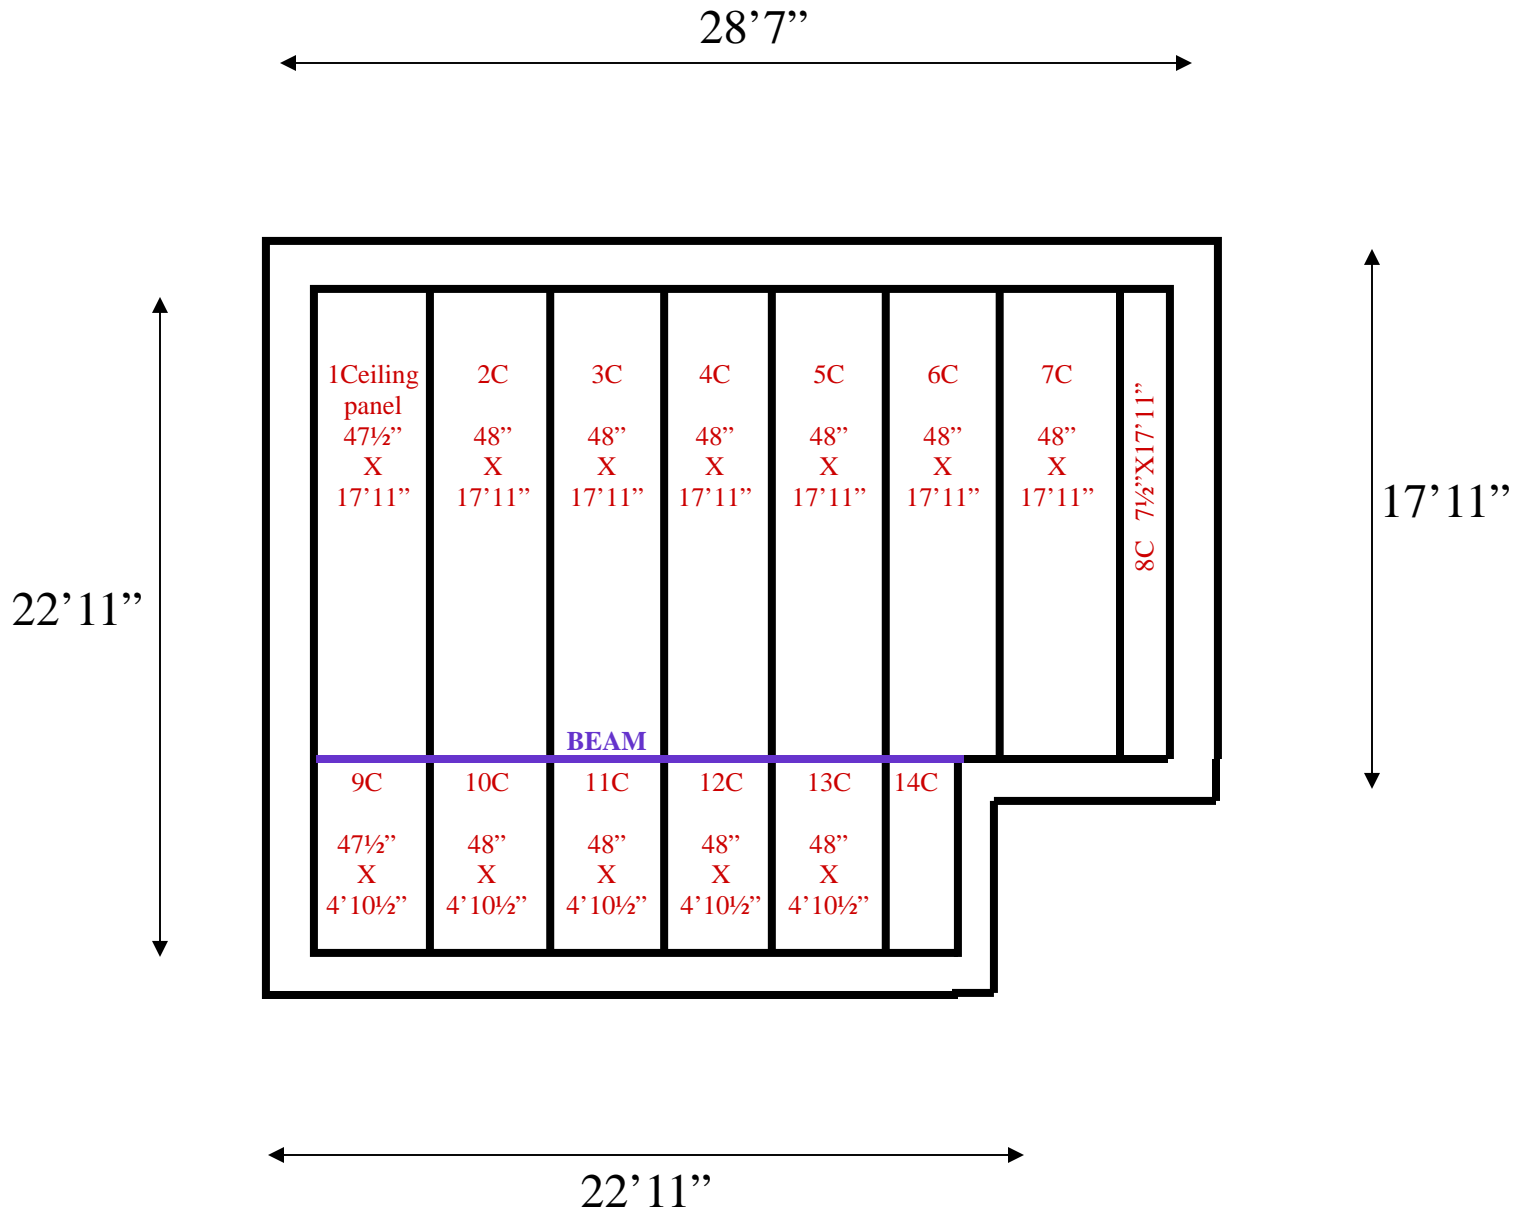

22'11" x 28'7" x 9' H
Walk-In Cooler or Freezer
Wall Panels and Floor Screed Layout Diagram

72-08
Brown

**22'11" x 28'7" x 9' H
Walk-In Cooler or Freezer
Ceiling Panels Diagram**

72-08
Brown

1423 Planeview Drive
Oshkosh, WI 54904 USA

Tel (920) 231-1711
Fax (920) 231-1701

www.barrinc.com
www.refrigerationsuperstore.com

22'11" x 28'7" x 9' H
Walk-In Cooler or Freezer

72-08
Brown