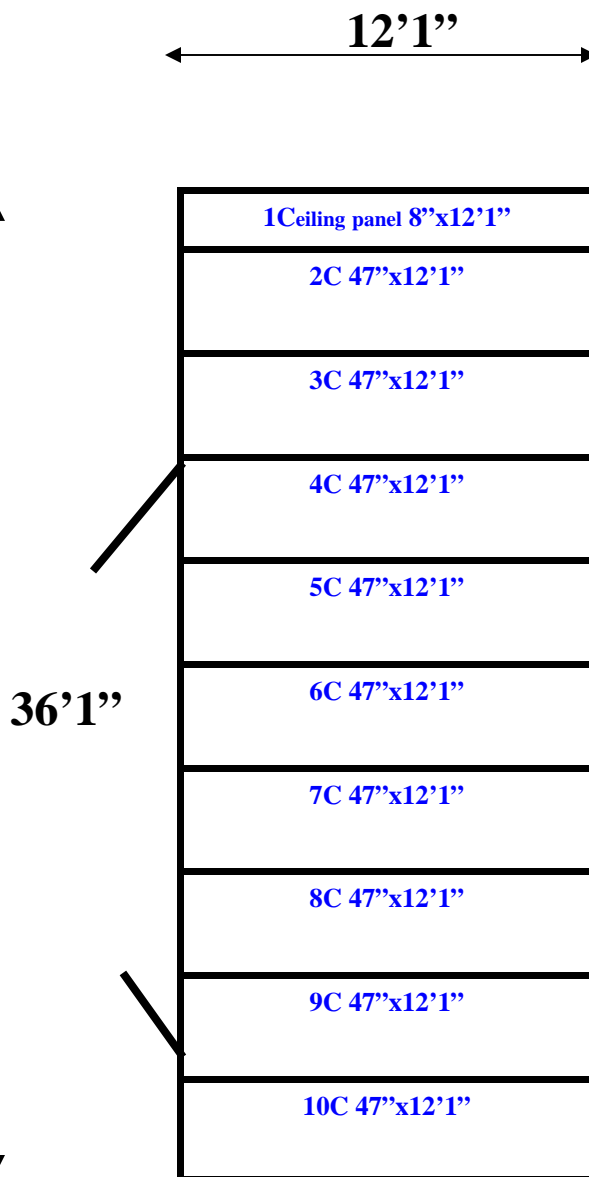

Wall and Floor Panels Diagram

Ceiling Panels Diagram

12'1" x 36'1" x 10'5" H
Combination Walk-In Cooler/ Freezer with Floor
Wall, Floor & Ceiling Panel Diagrams

76-08
Brown

1423 Planeview Drive
Oshkosh, WI 54904 USA

Tel (920) 231-1711
Fax (920) 231-1701

www.barrinc.com
www.refrigerationsuperstore.com

12'1" x 36'1" x 10'5" H
Combination Walk-In Cooler / Freezer with Floor

76-08
Brown