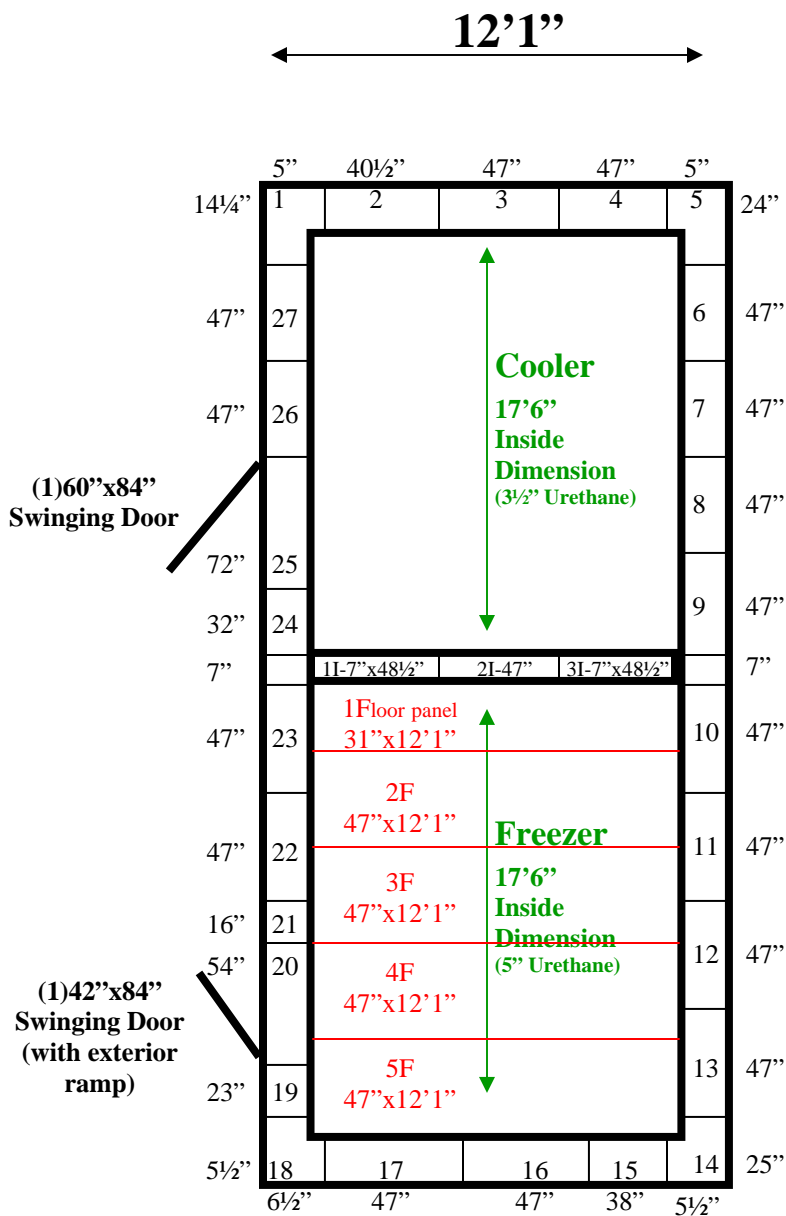

Wall and Floor Panels Diagram

Ceiling Panels Diagram

12'1" x 36'1" x 10'5" H
Combination Walk-In Cooler/ Freezer with Floor
Wall, Floor & Ceiling Panel Diagrams

76-08
Brown

1423 Planeview Drive
Oshkosh, WI 54904 USA

Tel (920) 231-1711
Fax (920) 231-1701

www.barrinc.com
www.refrigerationsuperstore.com

12'1" x 36'1" x 10'5" H
Combination Walk-In Cooler / Freezer with Floor

76-08
Brown