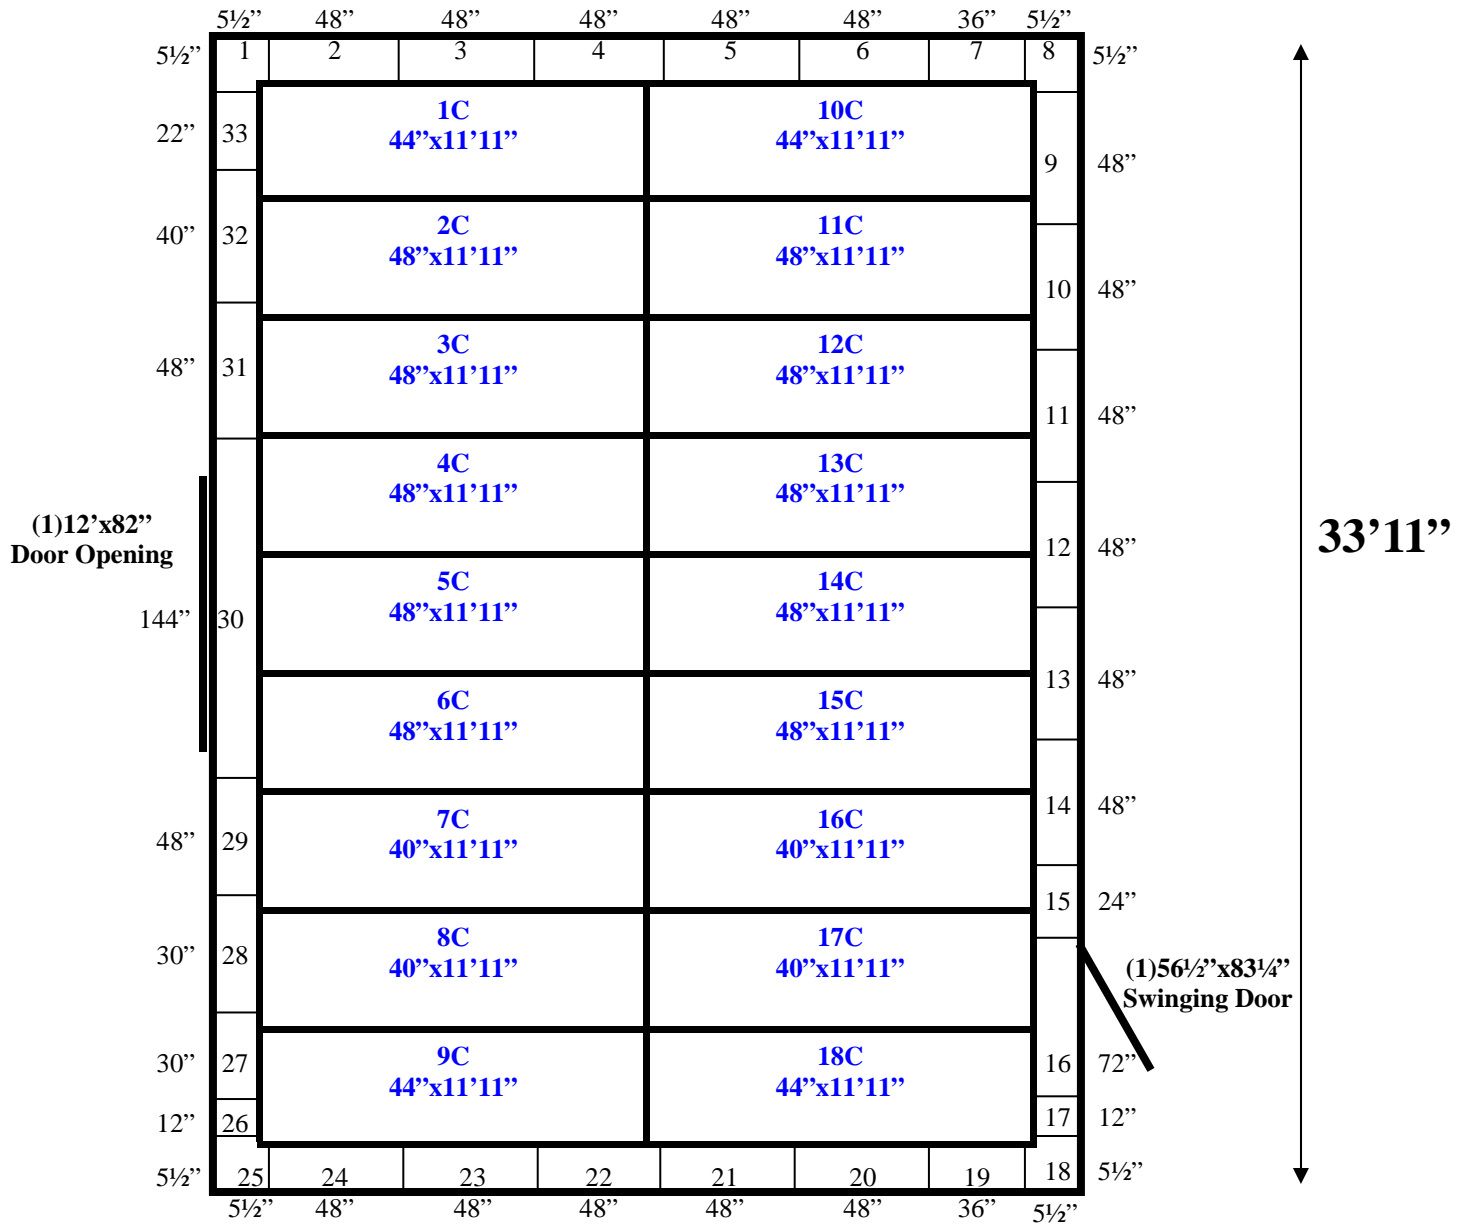

**23'11"**

Ceiling support: I-Beam with bottom beam.

**23'11" x 33'11" x 8'9" H  
Walk-In Cooler or Freezer  
Wall and Ceiling Panels Diagram**

60-08  
Blue

1423 Planeview Drive  
Oshkosh, WI 54904 USA

Tel (920) 231-1711  
Fax (920) 231-1701

www.barrinc.com  
www.refrigerationsuperstore.com

**23'11" x 33'11" x 8'9" H  
Walk-In Cooler or Freezer**

**60-08  
Blue**