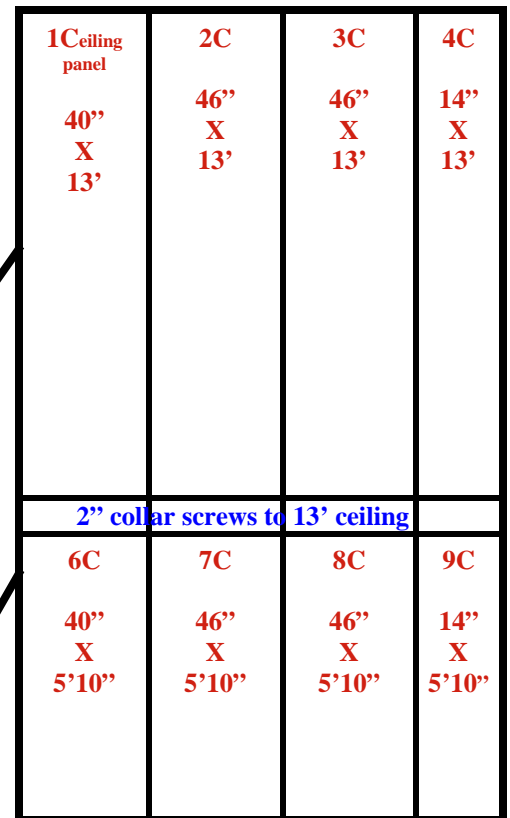

1423 Planeview Drive  
Oshkosh, WI 54904 USA

Tel (920) 231-1711  
Fax (920) 231-1701

www.barrinc.com  
www.refrigerationsuperstore.com

12'2"

Wall Panels Diagram

12'2"

Ceiling Panels Diagram

19'

#20 and #10 wall panels are T-panels.

Flash ceiling to wall #6 thru #13.

**12'2" x 19' x 10'2" H  
Combination Walk-In Cooler / Freezer  
Wall and Ceiling Panels Diagram**

26-08  
Black

1423 Planeview Drive  
Oshkosh, WI 54904 USA

**26-08**  
**Black**