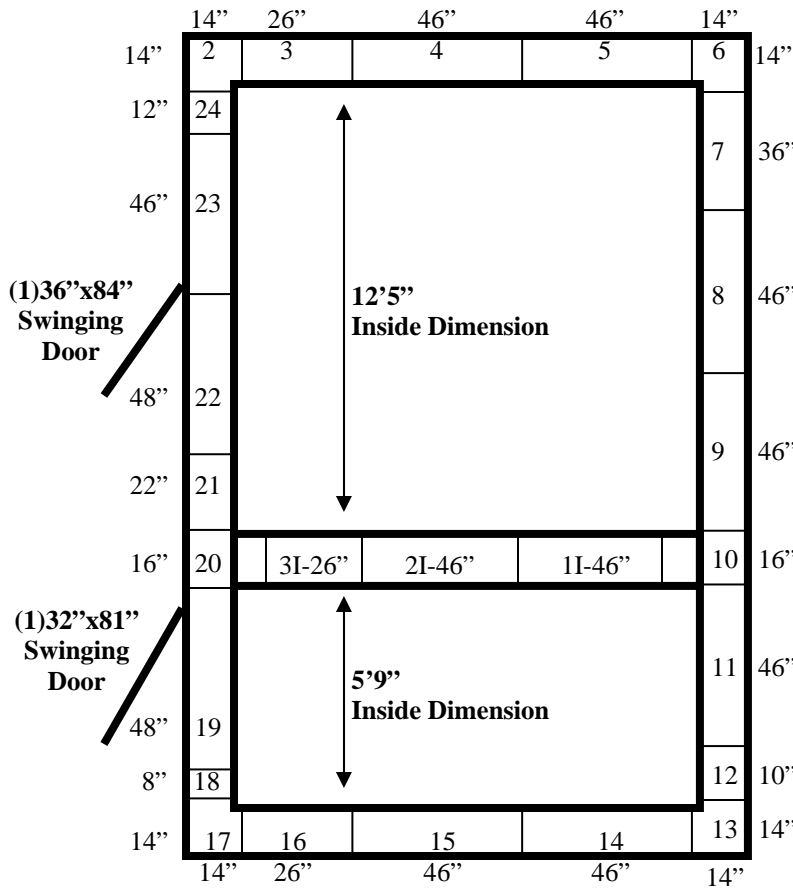

1423 Planeview Drive
Oshkosh, WI 54904 USA

Tel (920) 231-1711
Fax (920) 231-1701

www.barrinc.com
www.refrigerationsuperstore.com

12'2"

Wall Panels Diagram

12'2"