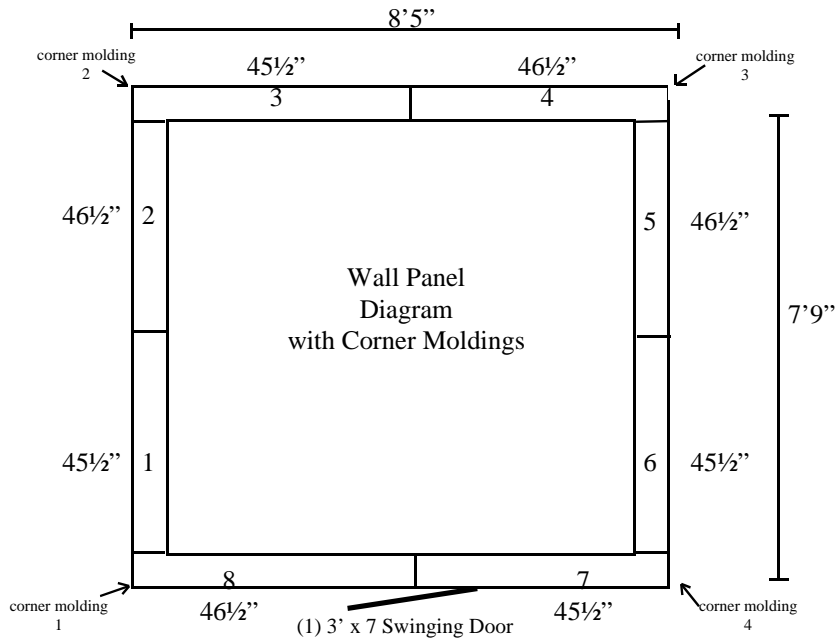

920-231-1711

7'9" x 8'5" x 8'4" H  
New Walk-In Cooler  
Panel Layout Diagrams

920-231-1711

7'9" x 8'5" x 8'4" H  
New Walk-In Cooler  
Panel Layout Diagrams