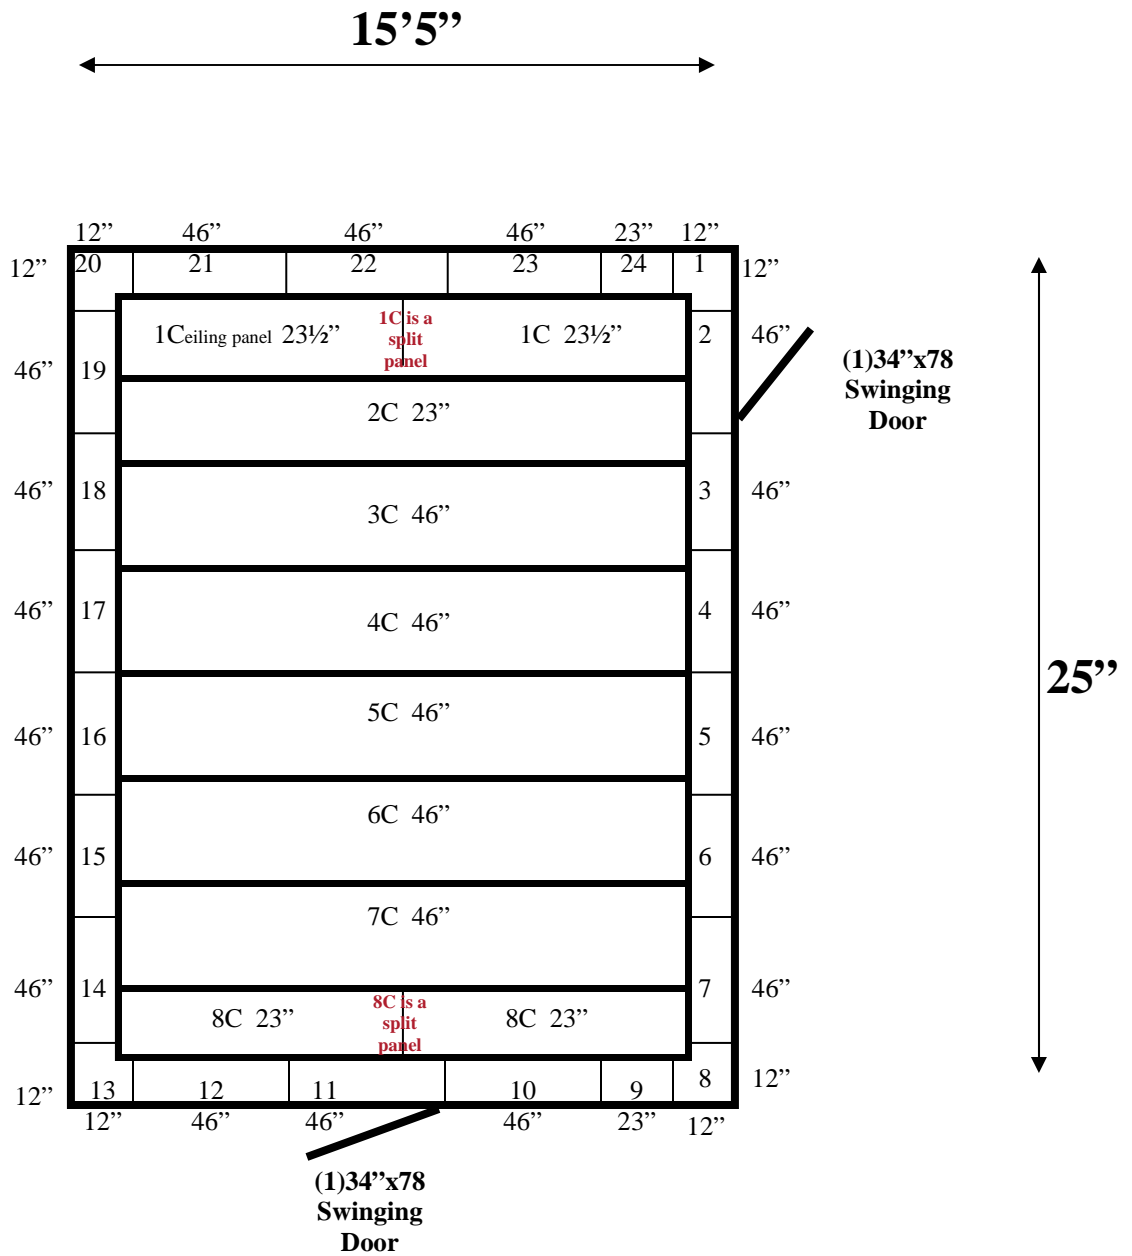

1423 Planeview Drive
Oshkosh, WI 54904 USA

Tel (920) 231-1711
Fax (920) 231-1701

www.barrinc.com
www.refrigerationsuperstore.com

#11A is Door #2 with 11B being header.

#2A is Door #1 with 2B being header.

**15'5" x 25' x 9'2" H
Walk-In Cooler or Freezer
Wall and Ceiling Panels Diagram**

57-08
Orange