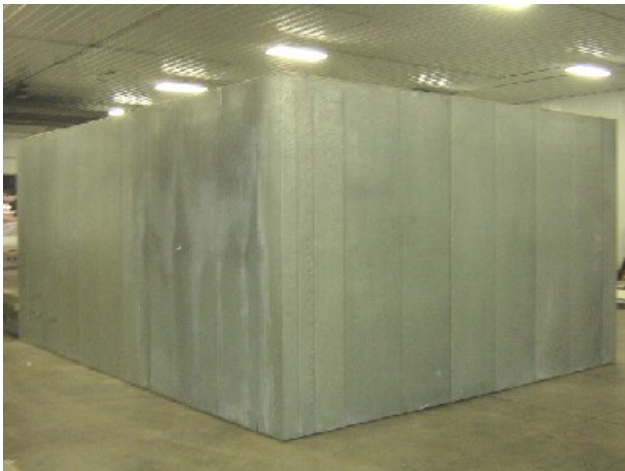

**15' x 20' x 9'2" H
Combination Walk-In Cooler / Freezer
Wall and Ceiling Panels Diagram**

54-08
Green

1423 Planeview Drive
Oshkosh, WI 54904 USA

Tel (920) 231-1711
Fax (920) 231-1701

www.barrinc.com
www.refrigerationsuperstore.com

15' x 20' x 9'2" H
Combination Walk-In Cooler / Freezer

54-08
Green