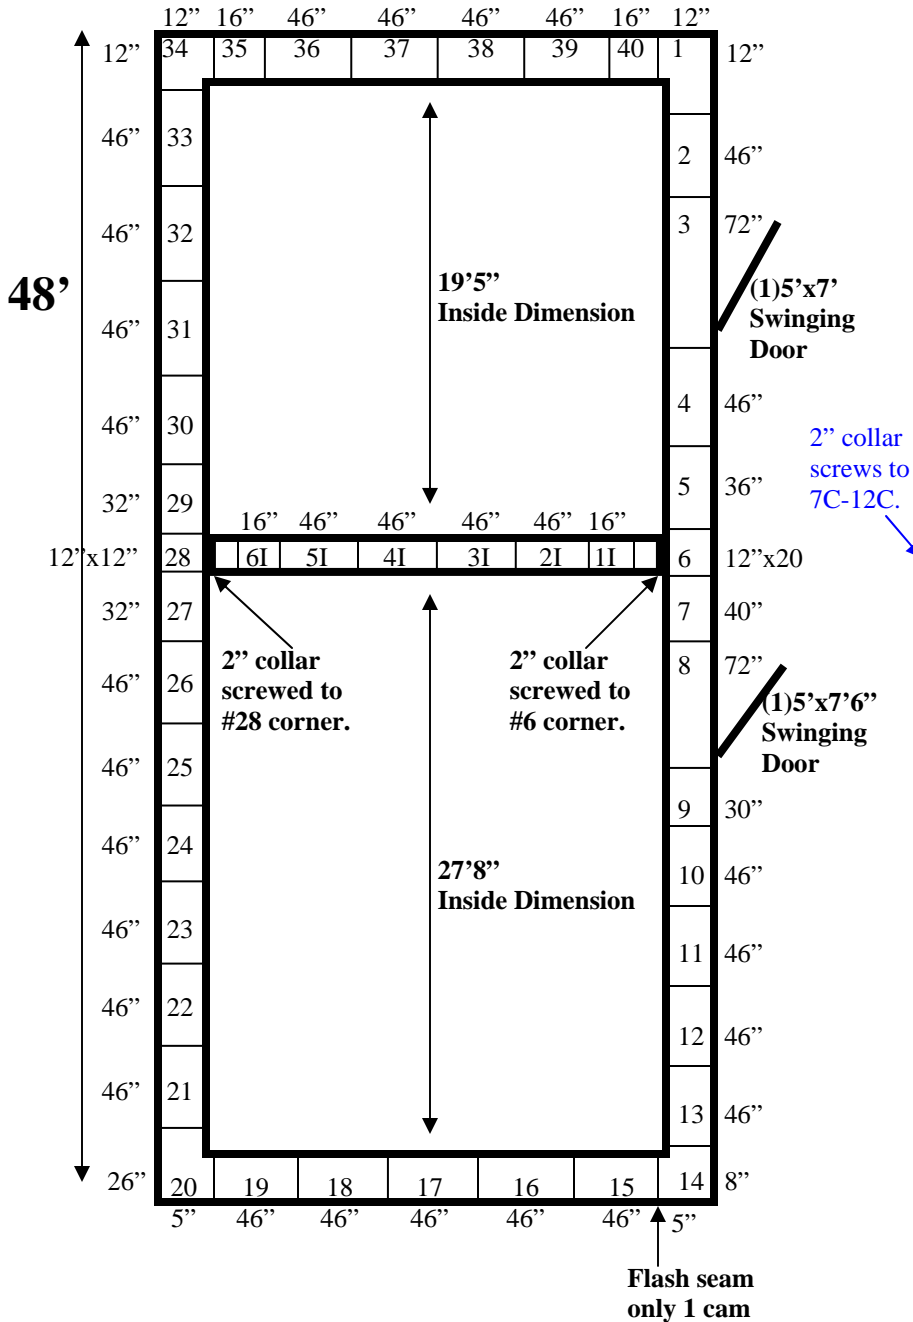

Wall Panels Diagram

Ceiling Panels Diagram

**20' x 48' x 10'2" H
Combination Walk-In Cooler / Freezer
Wall and Ceiling Panels Diagram**

1423 Planeview Drive
Oshkosh, WI 54904 USA

Tel (920) 231-1711
Fax (920) 231-1701

www.barrinc.com
www.refrigerationsuperstore.com

**20' x 48' x 10'2" H
Combination Walk-In Cooler / Freezer**

26-08
Red

1423 Planeview Drive
Oshkosh, WI 54904 USA

Tel (920) 231-1711
Fax (920) 231-1701

www.barrinc.com
www.refrigerationsuperstore.com

20' x 48' x 10'2" H
Combination Walk-In Cooler / Freezer

26-08
Red