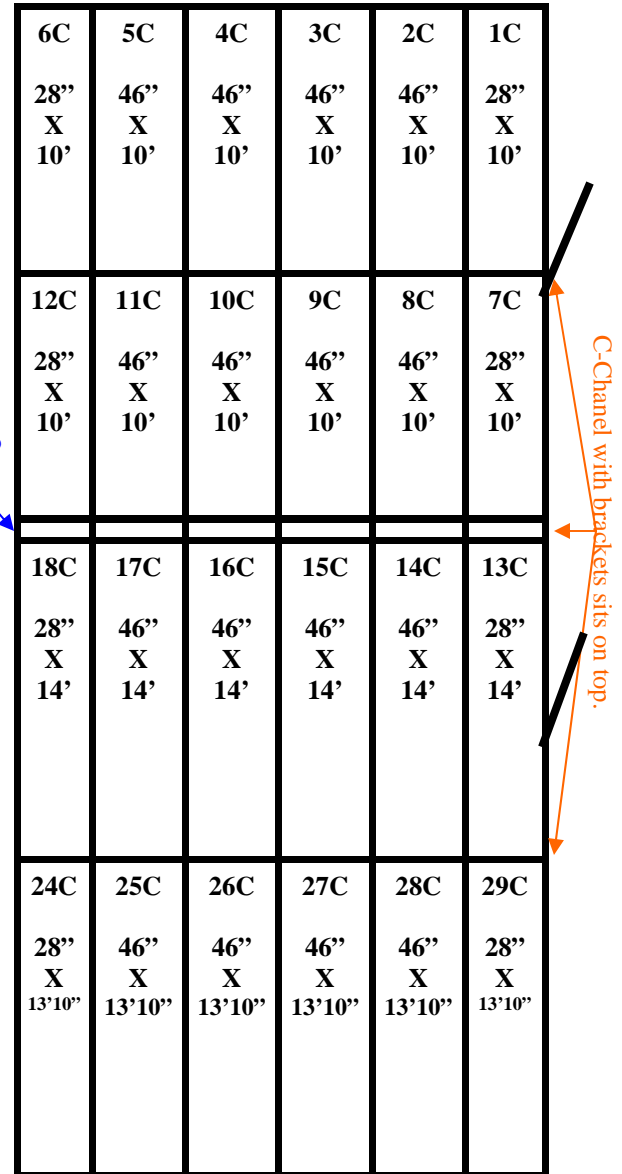

Wall Panels Diagram

Ceiling Panels Diagram

**20' x 48' x 10'2" H
Combination Walk-In Cooler / Freezer
Wall and Ceiling Panels Diagram**

1423 Planeview Drive
Oshkosh, WI 54904 USA

Tel (920) 231-1711
Fax (920) 231-1701

www.barrinc.com
www.refrigerationsuperstore.com

**20' x 48' x 10'2" H
Combination Walk-In Cooler / Freezer**

26-08
Red

1423 Planeview Drive
Oshkosh, WI 54904 USA

Tel (920) 231-1711
Fax (920) 231-1701

www.barrinc.com
www.refrigerationsuperstore.com

20' x 48' x 10'2" H
Combination Walk-In Cooler / Freezer

26-08
Red