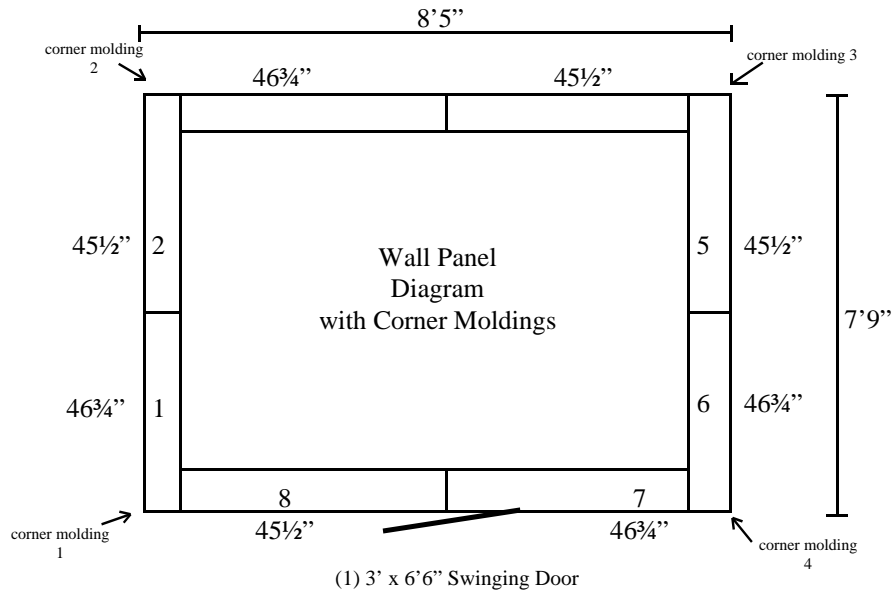

920-231-1711

7'9" x 8'5" x 8'8" H
New Walk-In Freezer with Floor
Panel Layout Diagrams

920-231-1711

7'9" x 8'5" x 8'8" H
New Walk-In Freezer with Floor
Panel Layout Diagrams