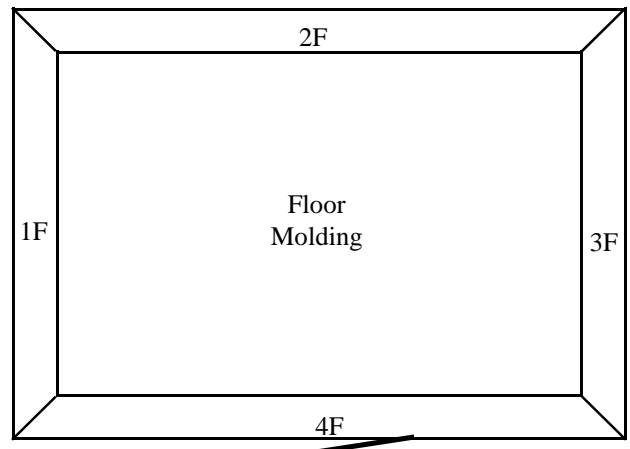

920-231-1711

7'9" x 8'5" x 8'8" H
New Walk-In Freezer with Floor
Panel Layout Diagrams

920-231-1711

7'9" x 8'5" x 8'8" H
New Walk-In Freezer with Floor
Panel Layout Diagrams