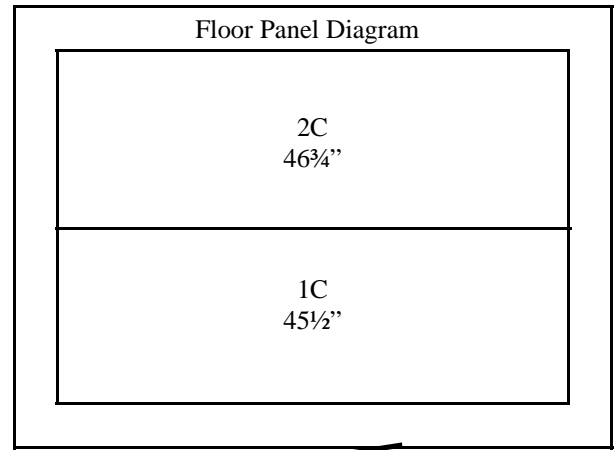

920-231-1711

7'9" x 8'5" x 8'8" H
New Walk-In Freezer with Floor
Panel Layout Diagrams

920-231-1711

7'9" x 8'5" x 8'8" H
New Walk-In Freezer with Floor
Panel Layout Diagrams