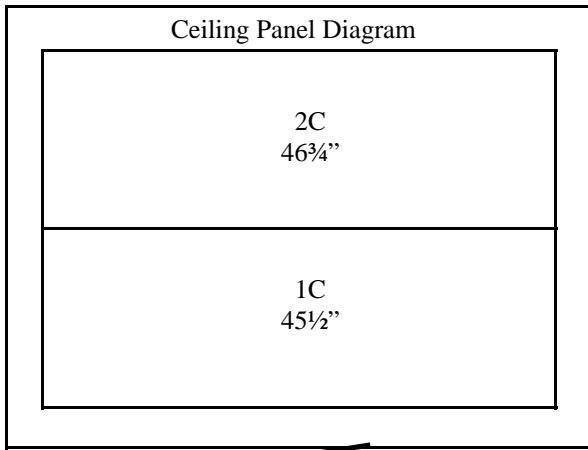

920-231-1711

7'9" x 8'5" x 8'8" H
New Walk-In Freezer with Floor
Panel Layout Diagrams

920-231-1711

7'9" x 8'5" x 8'8" H
New Walk-In Freezer with Floor
Panel Layout Diagrams