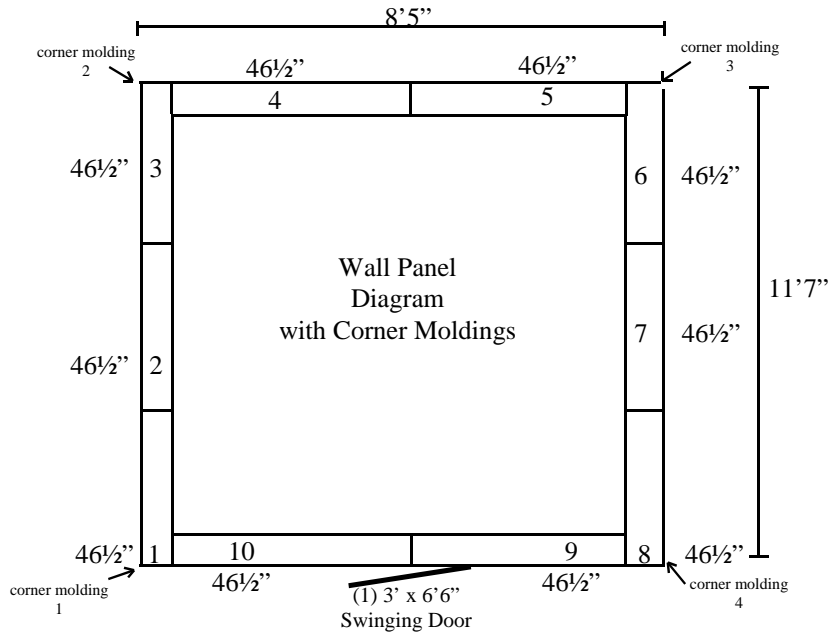

920-231-1711

8'5" x 11'7" x 8'4" H
New Walk-In Cooler
Panel Layout Diagrams

920-231-1711

8'5" x 11'7" x 8'4" H
New Walk-In Cooler
Panel Layout Diagrams