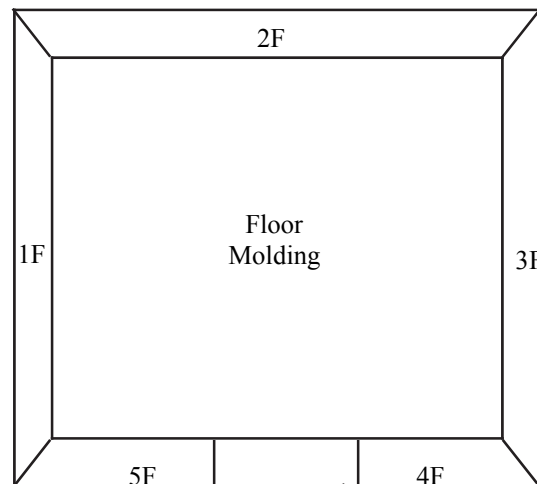

920-231-1711  
www.barrinc.com

7'9" x 8'5" x 8'4" H  
New Walk-In Cooler  
Panel Layout Diagrams