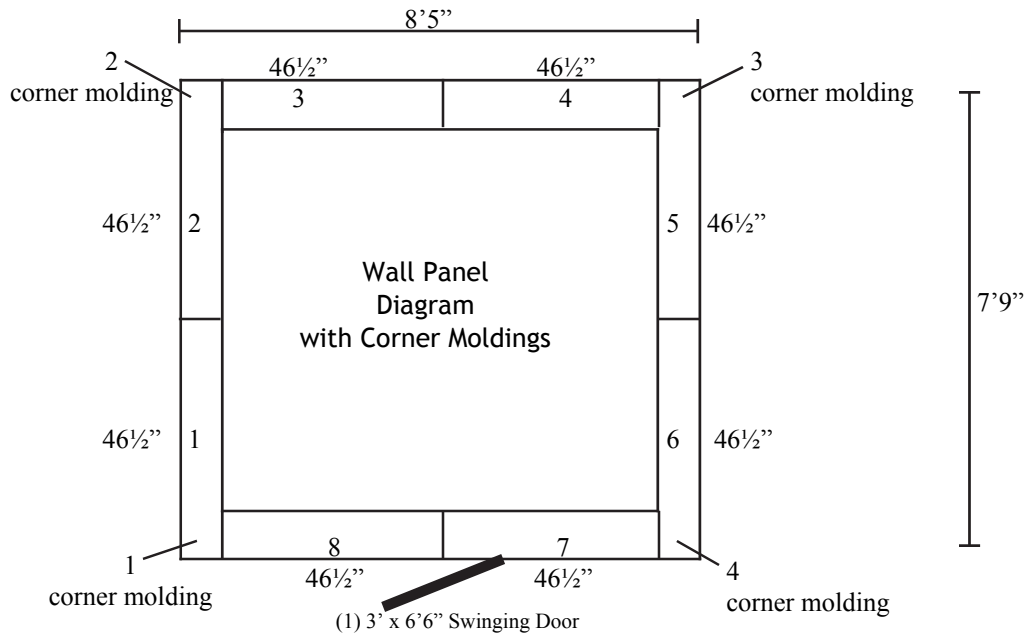

920-231-1711  
www.barrinc.com

7'9" x 8'5" x 8'4" H  
New Walk-In Cooler  
Panel Layout Diagrams