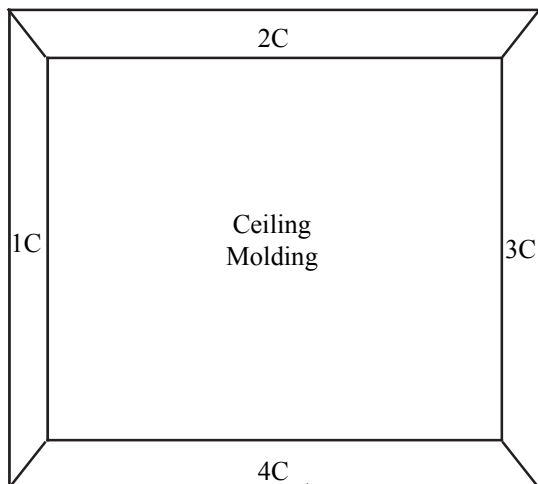

920-231-1711  
www.barrinc.com

7'9" x 8'5" x 8'4" H  
New Walk-In Cooler  
Panel Layout Diagrams