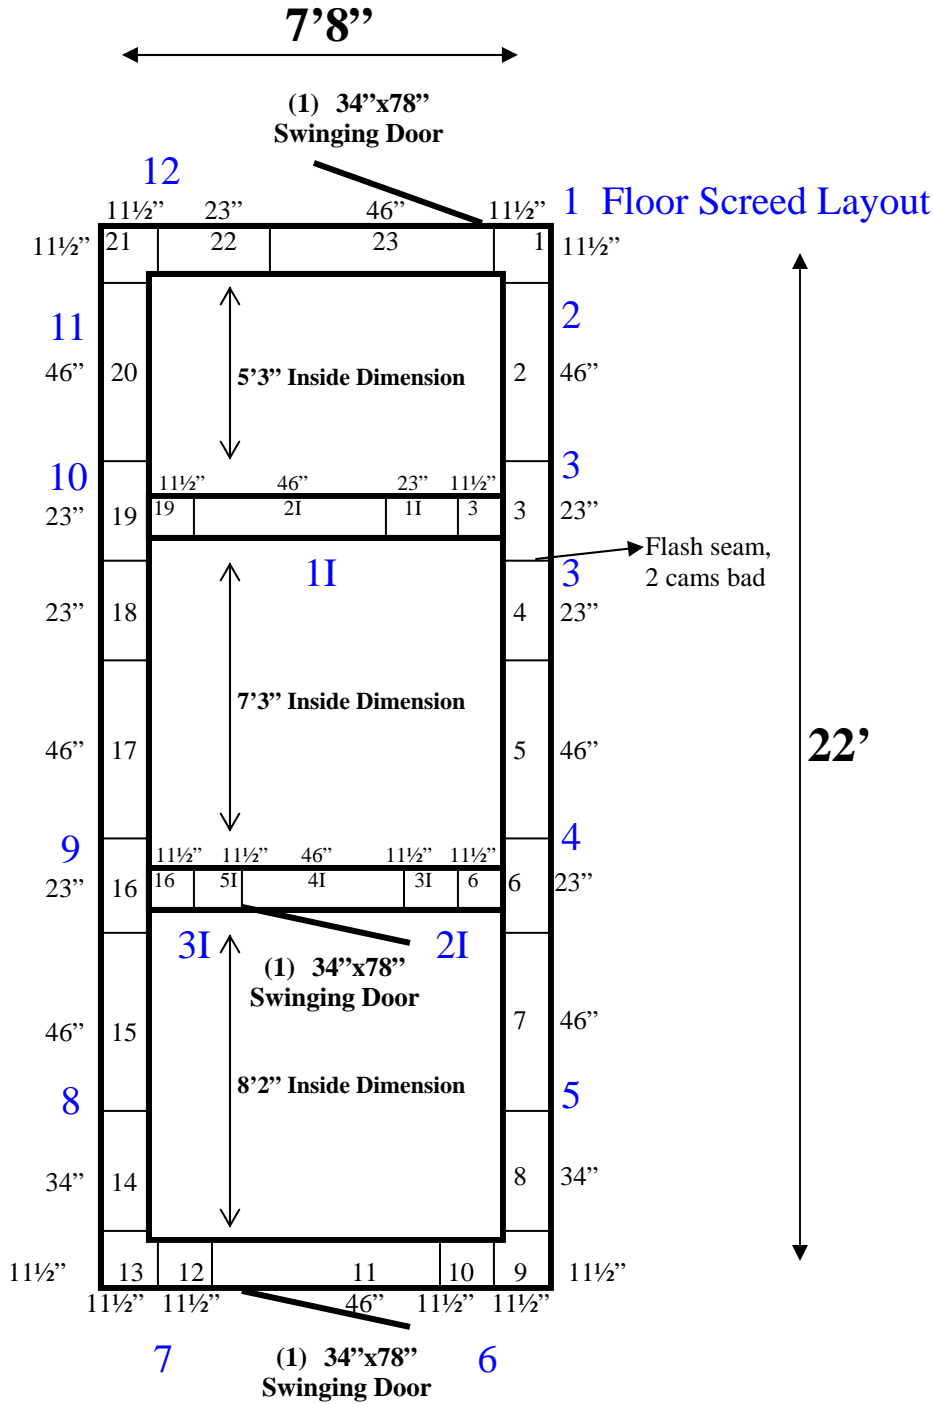

1423 Planeview Drive
Oshkosh, WI 54904 USA

Tel (920) 231-1711
Fax (920) 231-1701

www.barrinc.com
www.refrigerationsuperstore.com

Wall Panels Diagram

Ceiling Panels Diagram

7'8" x 22' x 8'4" H
Walk-In Combination Cooler or Freezer
Wall and Ceiling Panels Diagram

1423 Planeview Drive
Oshkosh, WI 54904 USA

Tel (920) 231-1711
Fax (920) 231-1701

www.barrinc.com
www.refrigerationsuperstore.com

7'8" x 22' x 8'4" H
Walk-In Combination Cooler or Freezer

35-08
Blue