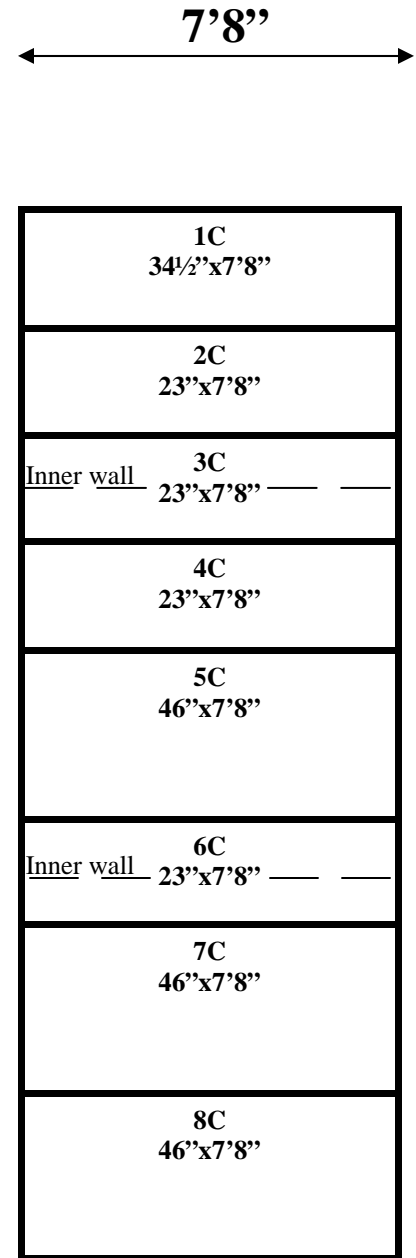

1423 Planeview Drive
Oshkosh, WI 54904 USA

Tel (920) 231-1711
Fax (920) 231-1701

www.barrinc.com
www.refrigerationsuperstore.com

Wall Panels Diagram

Ceiling Panels Diagram

7'8" x 22' x 8'4" H
Walk-In Combination Cooler or Freezer
Wall and Ceiling Panels Diagram