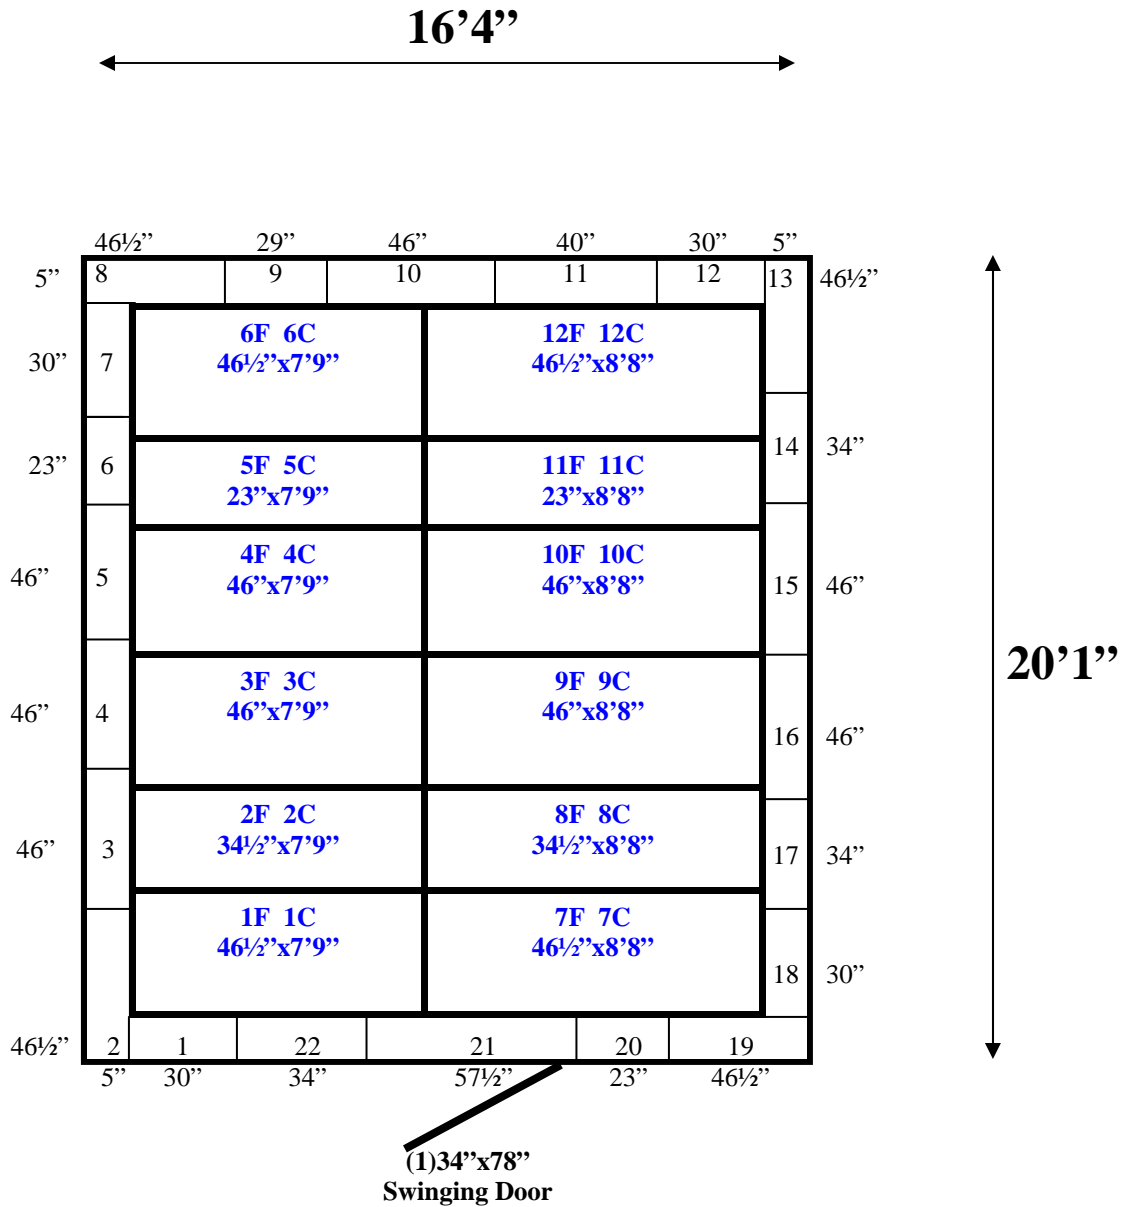

1423 Planeview Drive  
Oshkosh, WI 54904 USA

Tel (920) 231-1711  
Fax (920) 231-1701

www.barrinc.com  
www.refrigerationsuperstore.com

Floor and Ceiling panels layout the same.

**16'4" x 20'1" x 9'8" H**  
**Walk-In Freezer with Floor**  
**Wall, Ceiling & Floor Panels Diagram**

50-08  
No color

1423 Planeview Drive  
Oshkosh, WI 54904 USA

Tel (920) 231-1711  
Fax (920) 231-1701

www.barrinc.com  
www.refrigerationsuperstore.com

**16'4" x 20'1" x 9'8" H  
Walk-In Freezer with Floor**

**50-08  
No color**