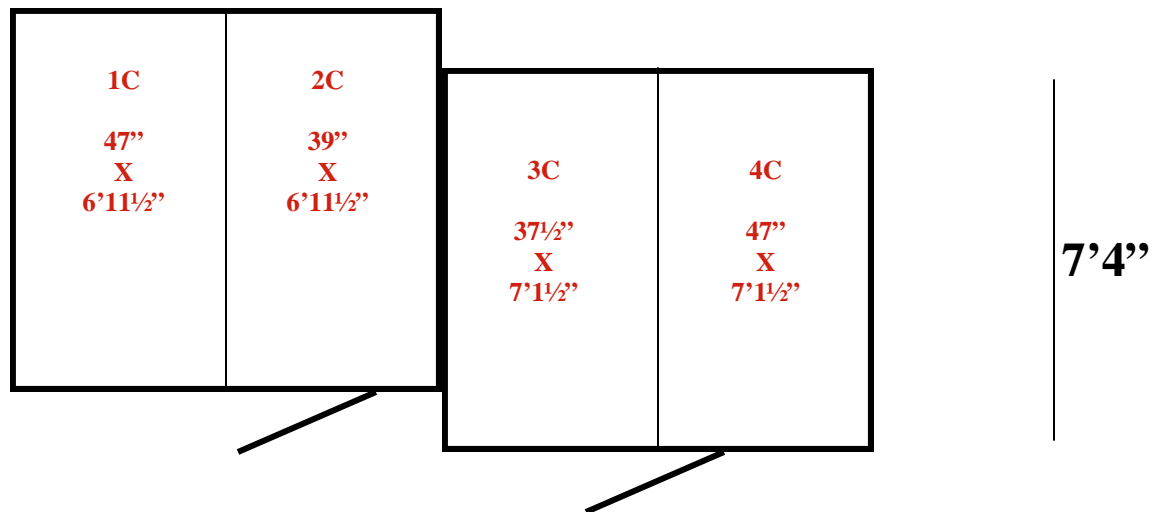

Wall Panels Diagram

14'6"

Ceiling Panels Diagram

14'6"

7'4" x 14'6" x 9' H
Combination Walk-In Cooler / Freezer
Wall and Ceiling Panel Diagrams

1423 Planeview Drive
Oshkosh, WI 54904 USA

Tel (920) 231-1711
Fax (920) 231-1701

www.barrinc.com
www.refrigerationsuperstore.com

7'4" x 14'6" x 9' H
Walk-In Combination Cooler / Freezer

41-08
Black