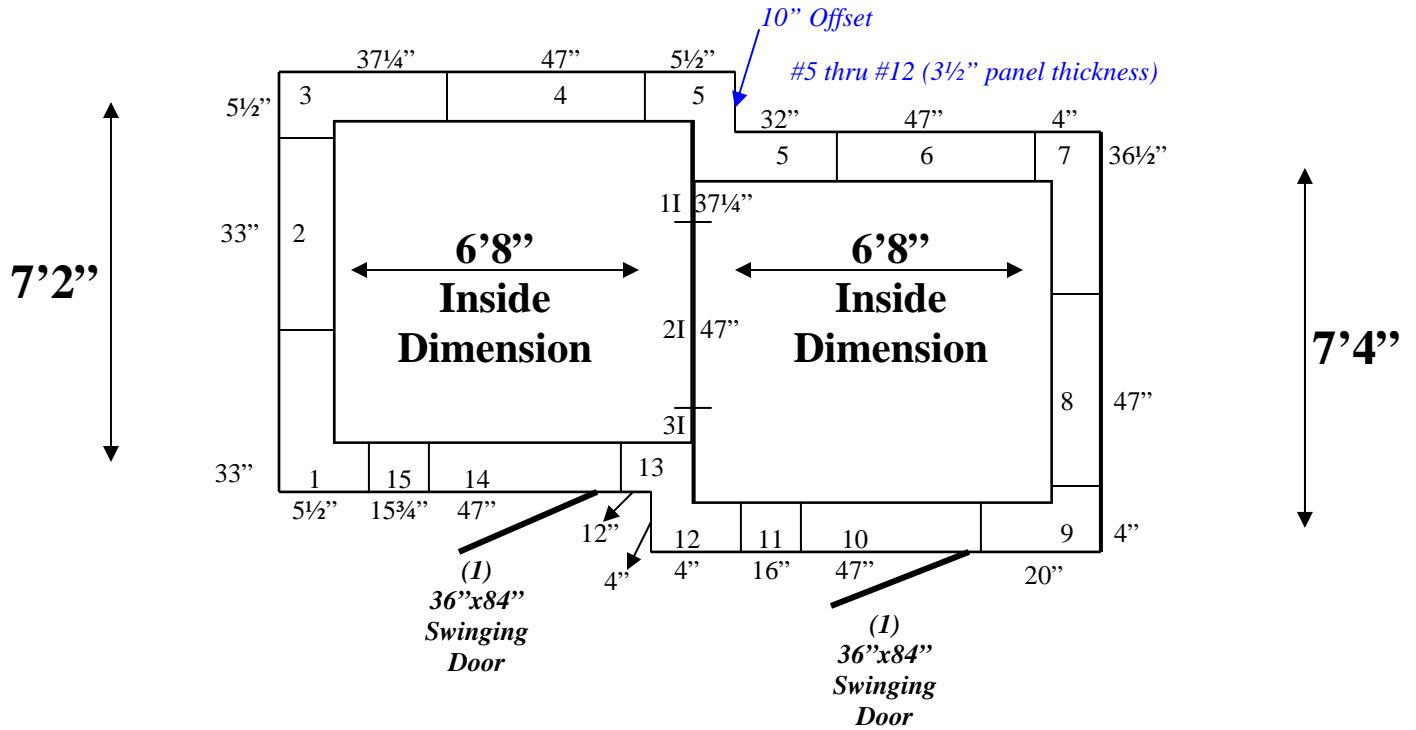

Wall Panels Diagram

14'6"

Ceiling Panels Diagram

14'6"

7'4" x 14'6" x 9' H
Combination Walk-In Cooler / Freezer
Wall and Ceiling Panel Diagrams

1423 Planeview Drive
Oshkosh, WI 54904 USA

Tel (920) 231-1711
Fax (920) 231-1701

www.barrinc.com
www.refrigerationsuperstore.com

7'4" x 14'6" x 9' H
Walk-In Combination Cooler / Freezer

41-08
Black