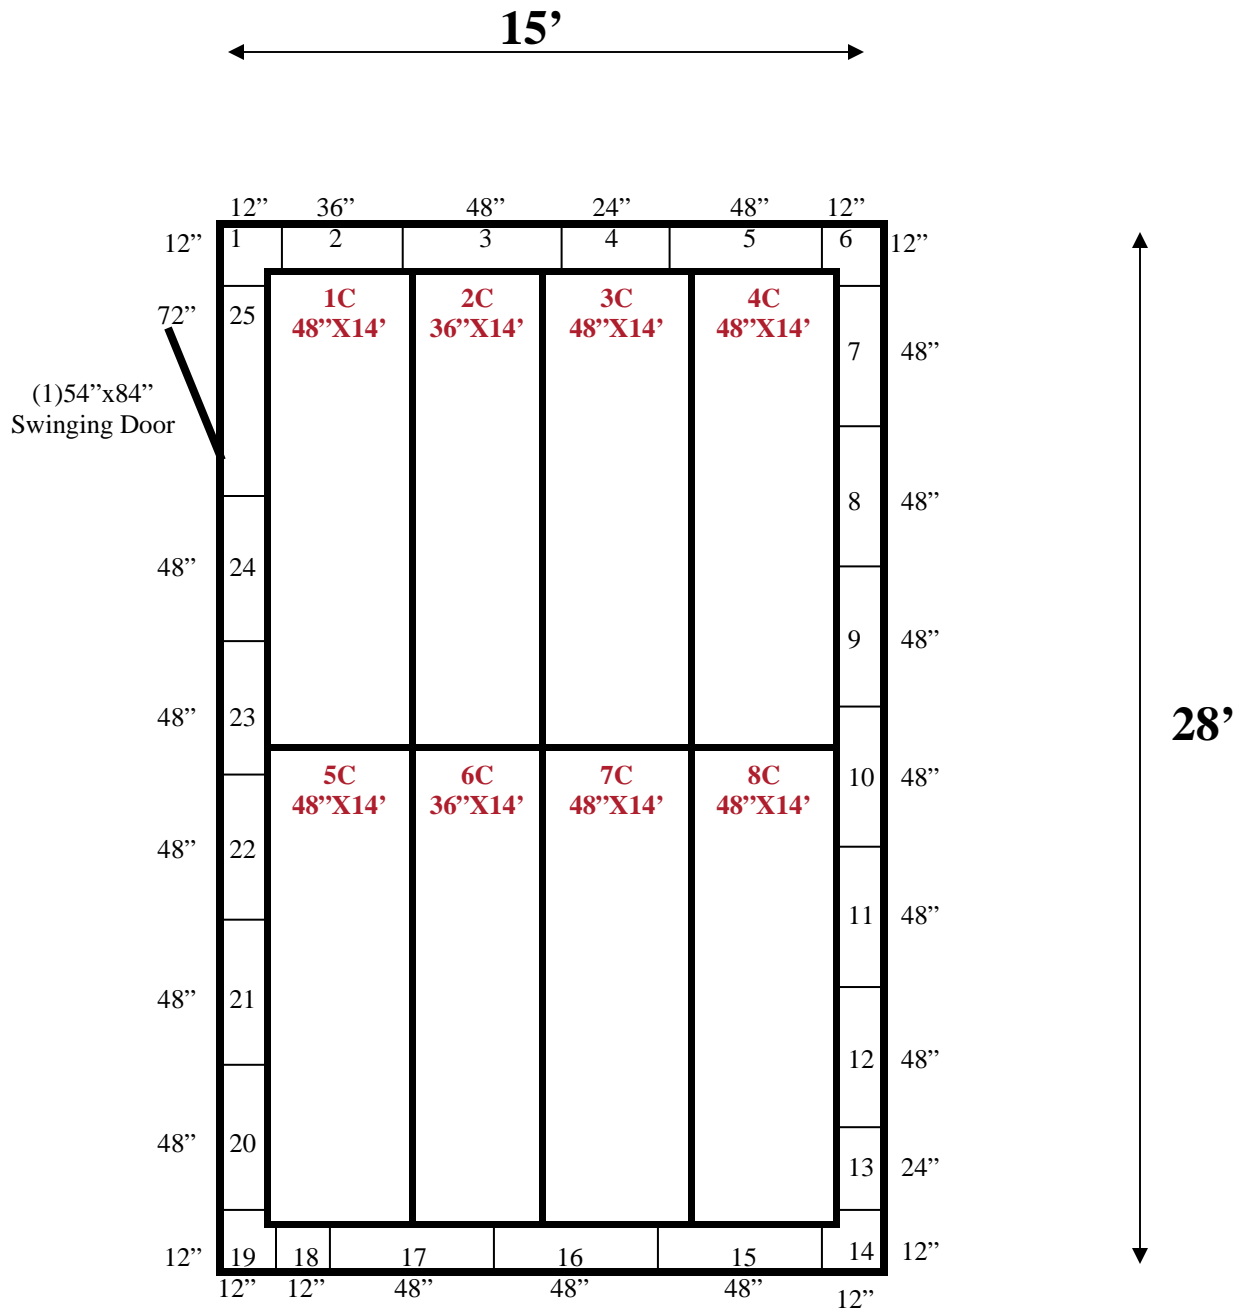

1423 Planeview Drive
Oshkosh, WI 54904 USA

Tel (920) 231-1711
Fax (920) 231-1701

www.barrinc.com
www.refrigerationsuperstore.com

(1)Beam & Hangers included.

15'8" x 28' x 10'4" H
Walk-In Cooler or Freezer
Wall and Ceiling Panels Diagram

46-08
Red

1423 Planeview Drive
Oshkosh, WI 54904 USA

Tel (920) 231-1711
Fax (920) 231-1701

www.barrinc.com
www.refrigerationsuperstore.com

**15' x 28' x 10'4" H
Walk-In Cooler or Freezer**

**46-08
Red**