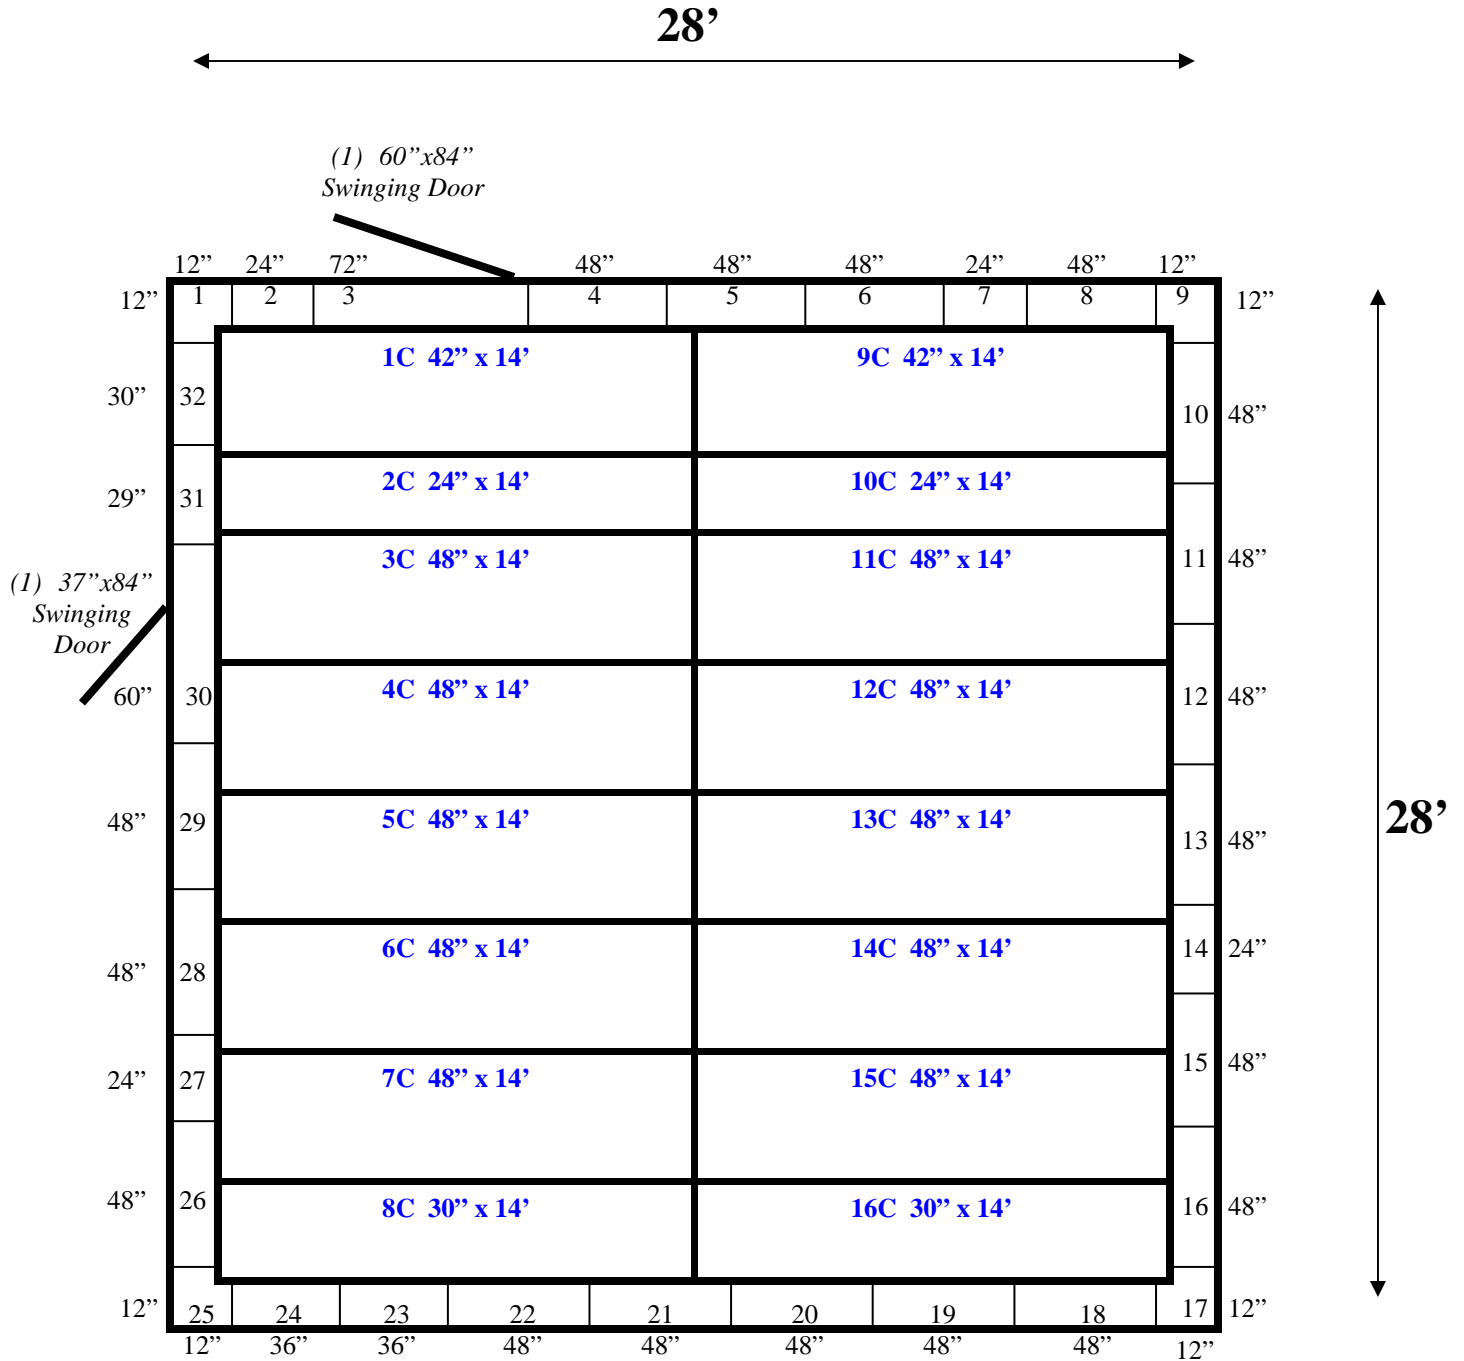

1423 Planeview Drive
Oshkosh, WI 54904 USA

Tel (920) 231-1711
Fax (920) 231-1701

www.barrinc.com
www.refrigerationsuperstore.com

(1) I Beam included.

28' x 28' x 9'4" H
Walk-In Cooler or Freezer
Wall and Ceiling Panels Diagram

28' x 28' x 9'4" H
Walk-In Cooler or Freezer

40-08
Black