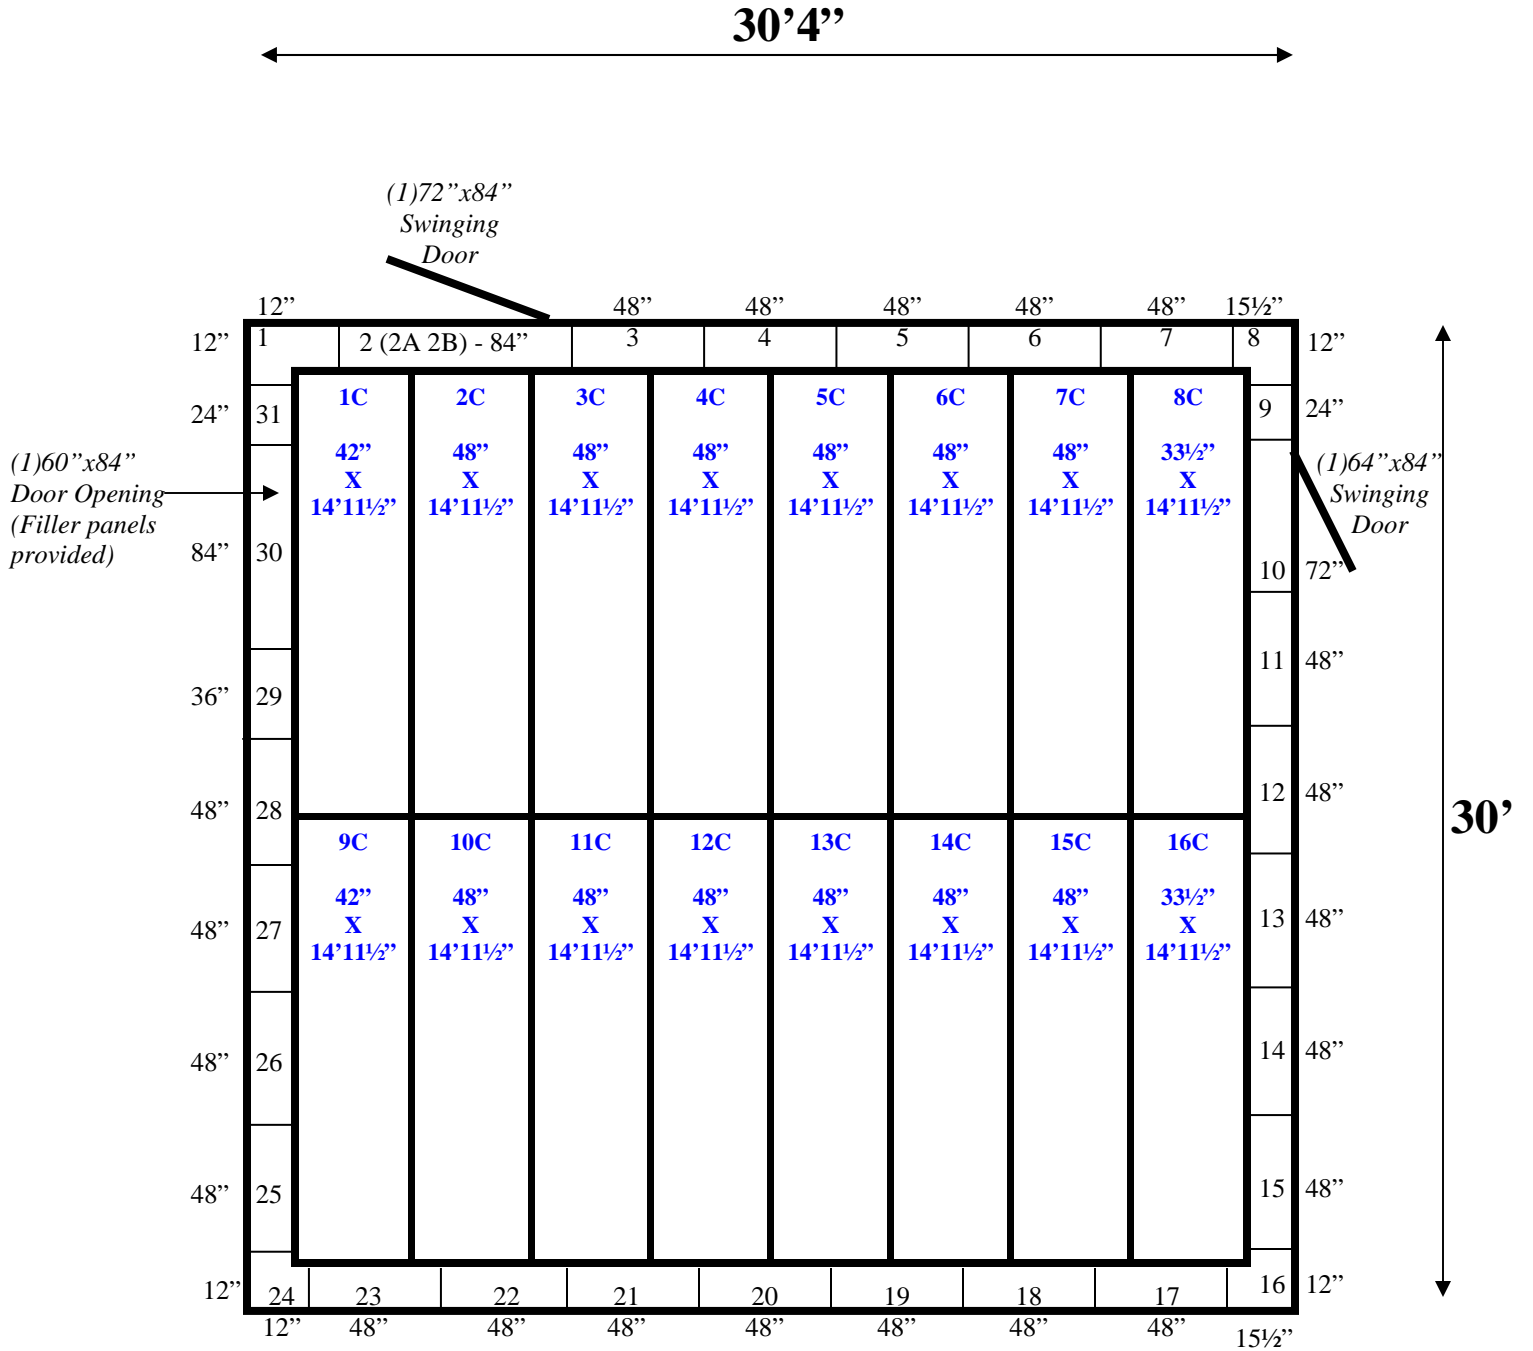

1423 Planeview Drive  
Oshkosh, WI 54904 USA

Tel (920) 231-1711  
Fax (920) 231-1701

www.barrinc.com  
www.refrigerationsuperstore.com

\* I-Beam sits on wall, ceiling sits on lip of beam

**30' x 30'4" x 13'4" H  
Walk-In Cooler or Freezer  
Wall and Ceiling Panels Diagram**

**30' x 30'4" x 13'4" H  
Walk-In Cooler or Freezer**

**40-08  
Red**