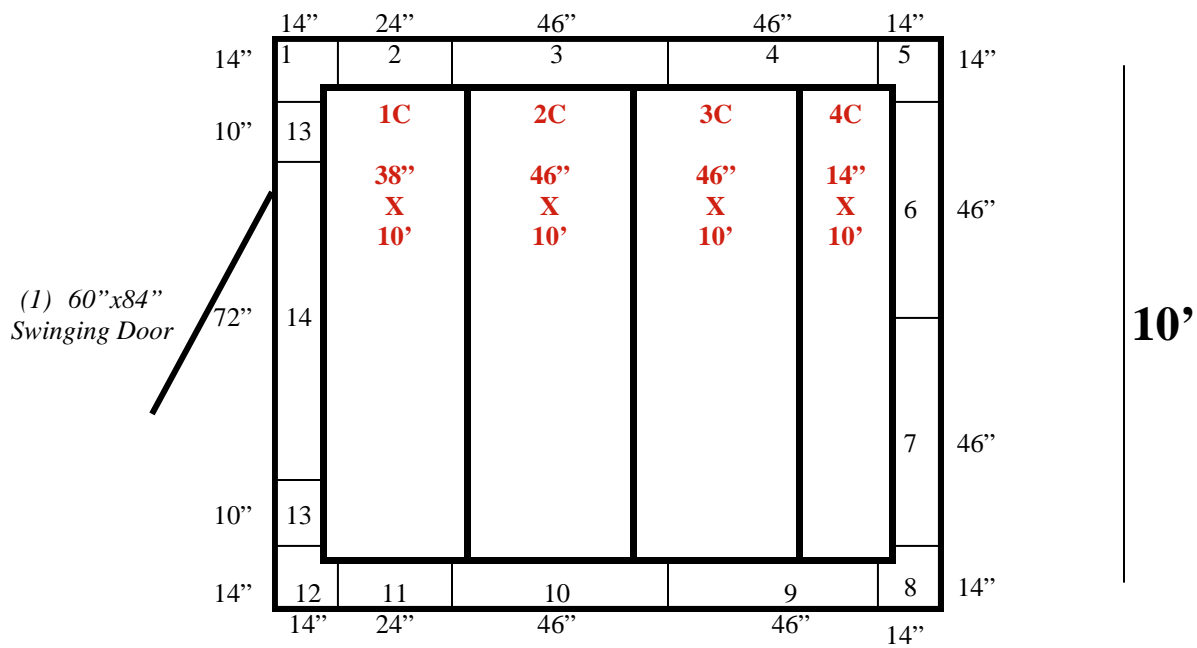

1423 Planeview Drive
Oshkosh, WI 54904 USA

Tel (920) 231-1711
Fax (920) 231-1701

www.barrinc.com
www.refrigerationsuperstore.com

12'

10' x 12' x 9'5" H
Walk-In Cooler or Freezer
Wall and Ceiling Panels Diagram

1423 Planeview Drive
Oshkosh, WI 54904 USA

Tel (920) 231-1711
Fax (920) 231-1701

www.barrinc.com
www.refrigerationsuperstore.com

10' x 12' x 9'5" H
Walk-In Cooler or Freezer

26-08
Blue