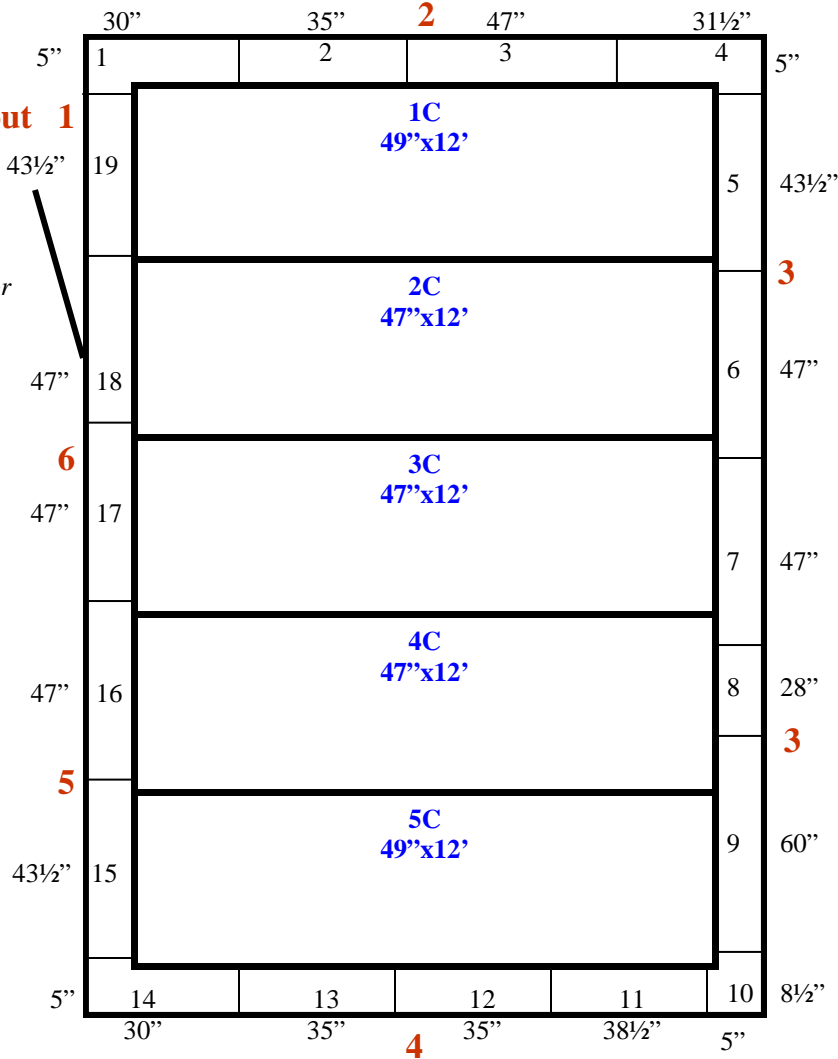

12'

Floor Screed Layout 1

(1)54"x84"
Swinging Door

19'11"

12' x 19'11" x 10'6" H
Walk-In Cooler or Freezer
Wall and Ceiling Panels Diagram

1423 Planeview Drive
Oshkosh, WI 54904 USA

Tel (920) 231-1711
Fax (920) 231-1701

www.barrinc.com
www.refrigerationsuperstore.com

12' x 19'11" x 10'6" H
Walk-In Cooler or Freezer

33-08
Red