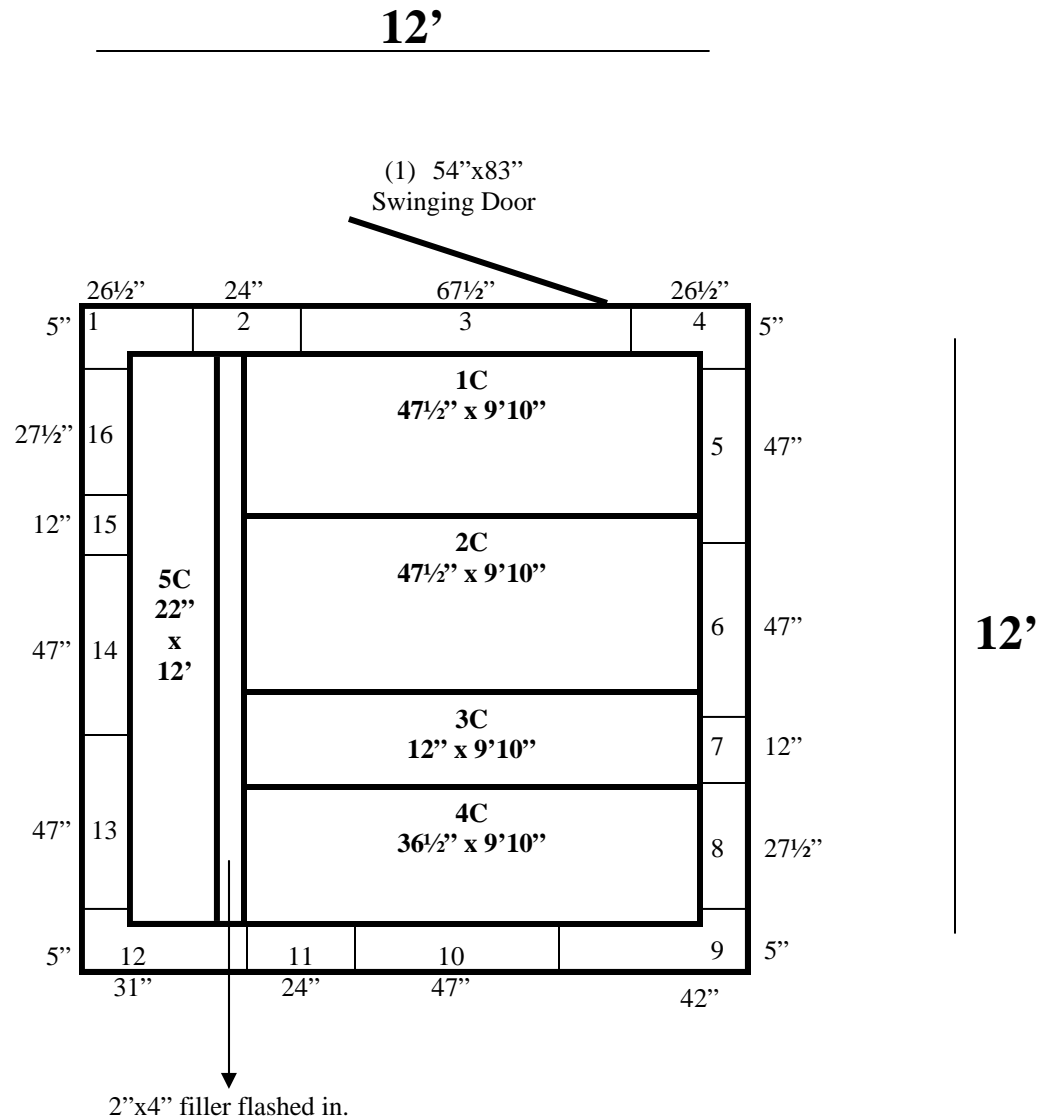

1423 Planeview Drive  
Oshkosh, WI 54904 USA

Tel (920) 231-1711  
Fax (920) 231-1701

www.barrinc.com  
www.refrigerationsuperstore.com

Ceiling sits on walls, walls have 3/2" lip.

12' x 12' x 9'1" H  
Walk-In Cooler or Freezer  
Wall and Ceiling Panels Diagram

33-08  
Black

1423 Planeview Drive  
Oshkosh, WI 54904 USA

Tel (920) 231-1711  
Fax (920) 231-1701

www.barrinc.com  
www.refrigerationsuperstore.com

12' x 12' x 9'1" H  
Walk-In Cooler or Freezer

33-08  
Black