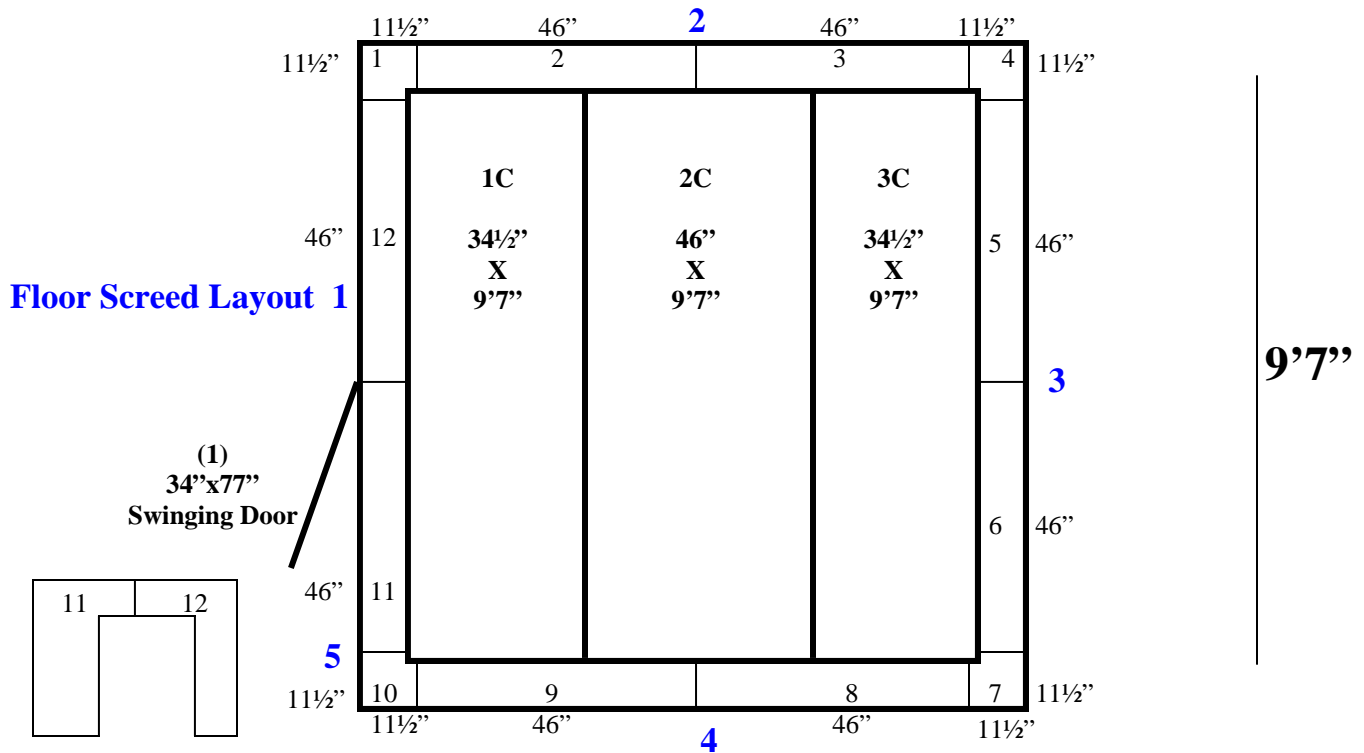

1423 Planeview Drive
Oshkosh, WI 54904 USA

Tel (920) 231-1711
Fax (920) 231-1701

www.barrinc.com
www.refrigerationsuperstore.com

9'7"

9'7" x 9'7" x 10'4" H
Walk-In Cooler or Freezer
Wall and Ceiling Panels Diagram

1423 Planeview Drive
Oshkosh, WI 54904 USA

Tel (920) 231-1711
Fax (920) 231-1701

www.barrinc.com
www.refrigerationsuperstore.com

9'7" x 9'7" x 10'4" H
Walk-In Cooler or Freezer

35-08
Red