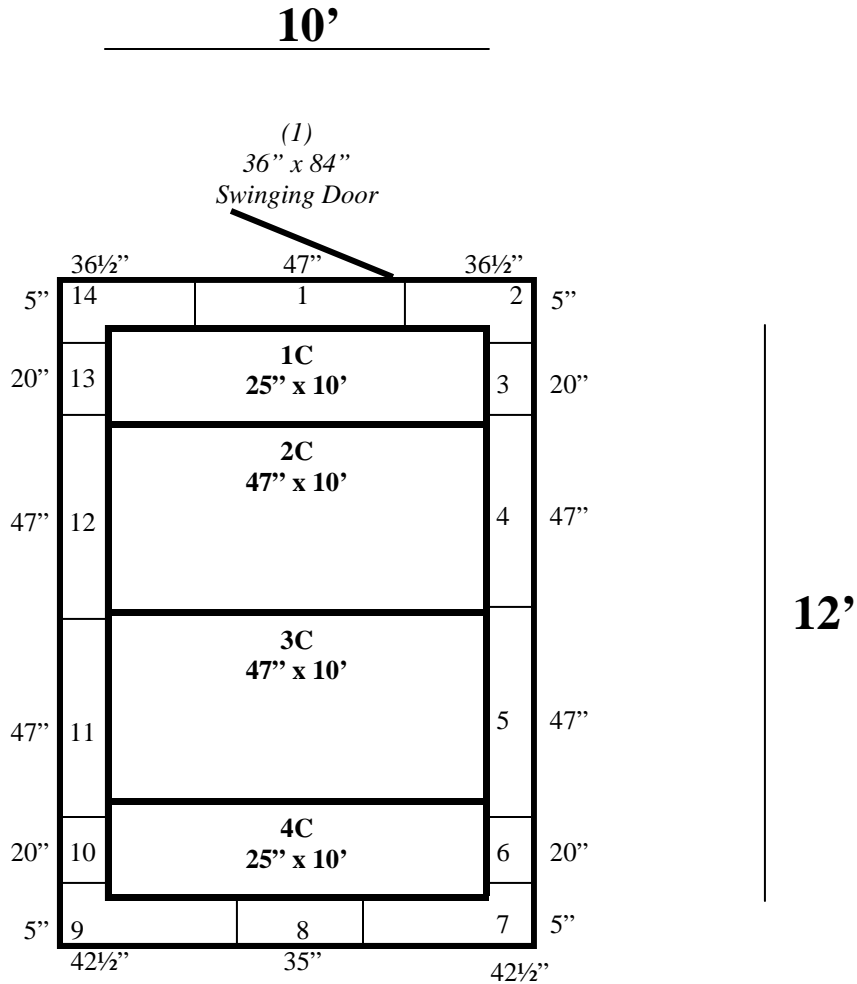

1423 Planeview Drive
Oshkosh, WI 54904 USA

Tel (920) 231-1711
Fax (920) 231-1701

www.barrinc.com
www.refrigerationsuperstore.com

10' x 12' x 9' H
Walk-In Cooler or Freezer
Wall and Ceiling Panels Diagram

1423 Planeview Drive
Oshkosh, WI 54904 USA

Tel (920) 231-1711
Fax (920) 231-1701

www.barrinc.com
www.refrigerationsuperstore.com

10' x 12' x 9' H
Walk-In Cooler or Freezer

34-08
Red