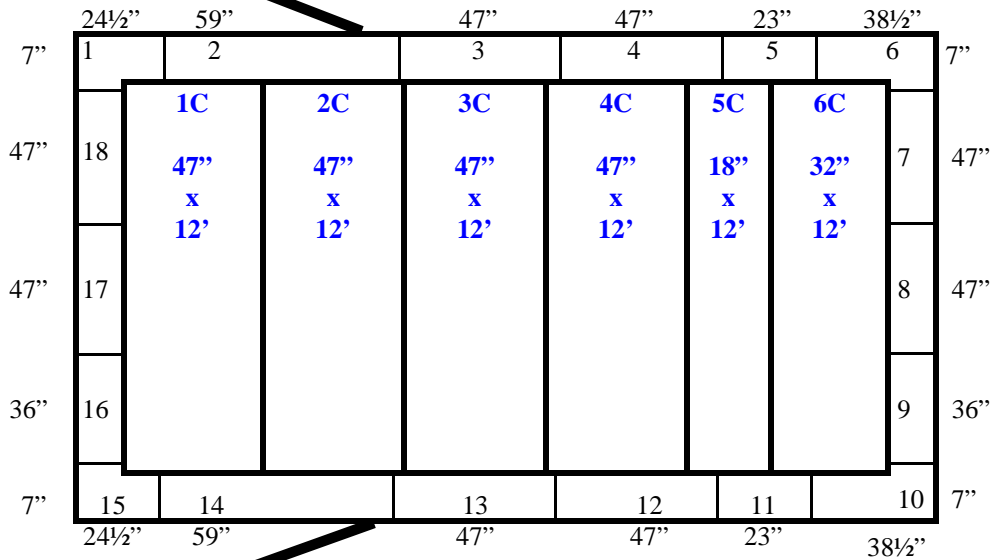

20'

(1) 48"x84"
Swinging Door

12'

12' x 20' x 9' H
Walk-In Cooler or Freezer
Wall and Ceiling Panels Diagram

REFRIGERATION SUPERSTORE New and Used Refrigeration Systems/ Coolers/ Freezers

1423 Planeview Dr, Oshkosh, WI 54904 USA
Tel (920) 231-1711 Fax (920) 231-1701

www.barrinc.com info@barrinc.com

***12' x 20' x 9' H
Walk-In Cooler or Freezer***

29-08
Red