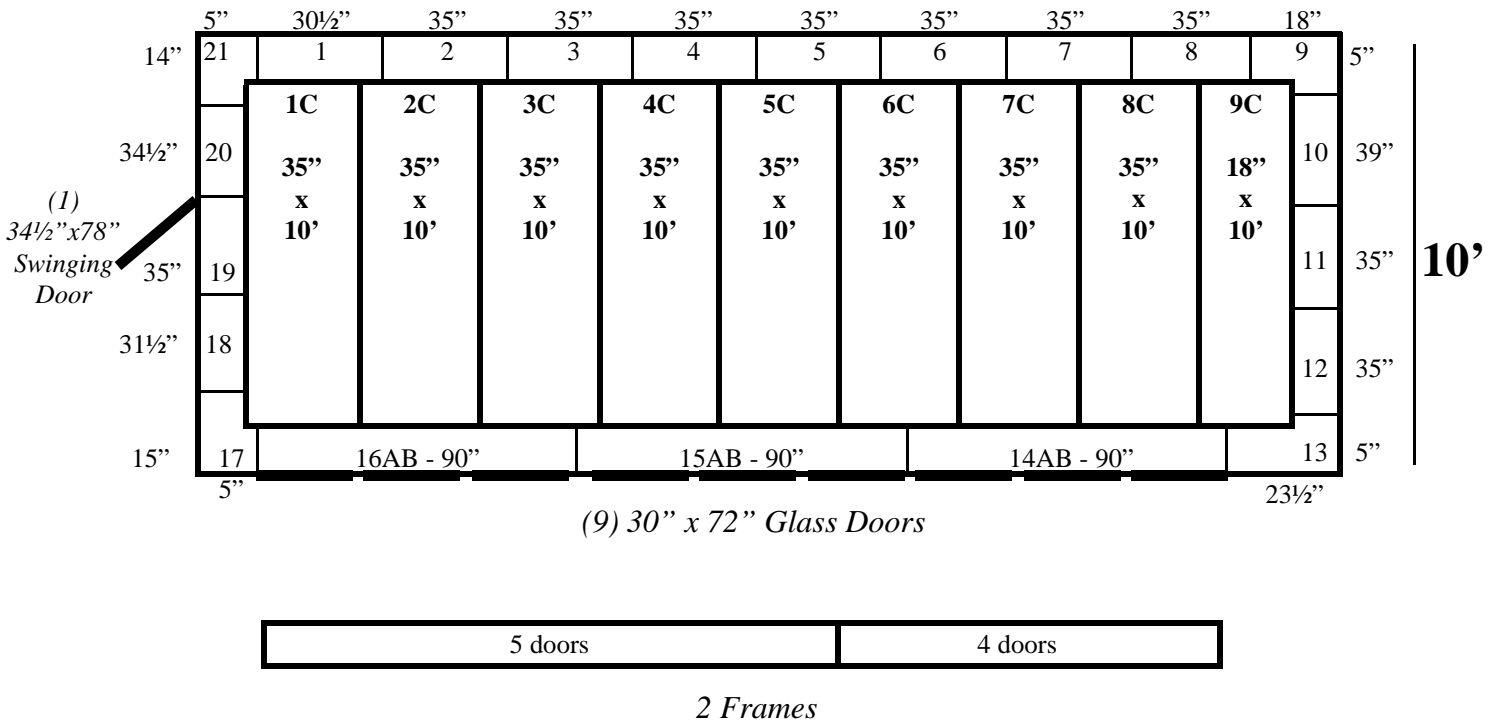

25'

**10' x 25' x 9'6" H Yellow  
Walk-In Cooler with Glass Doors  
Wall and Ceiling Panels Diagram**

**REFRIGERATION SUPERSTORE** New and Used Refrigeration Systems/ Coolers/ Freezers

1423 Planeview Dr, Oshkosh, WI 54904 USA  
Tel (920) 231-1711 Fax (920) 231-1701

[www.barrinc.com](http://www.barrinc.com) [info@barrinc.com](mailto:info@barrinc.com)

***10' x 25' x 9'6" H***  
***Walk-In Cooler with Glass Doors***

32-08  
Yellow