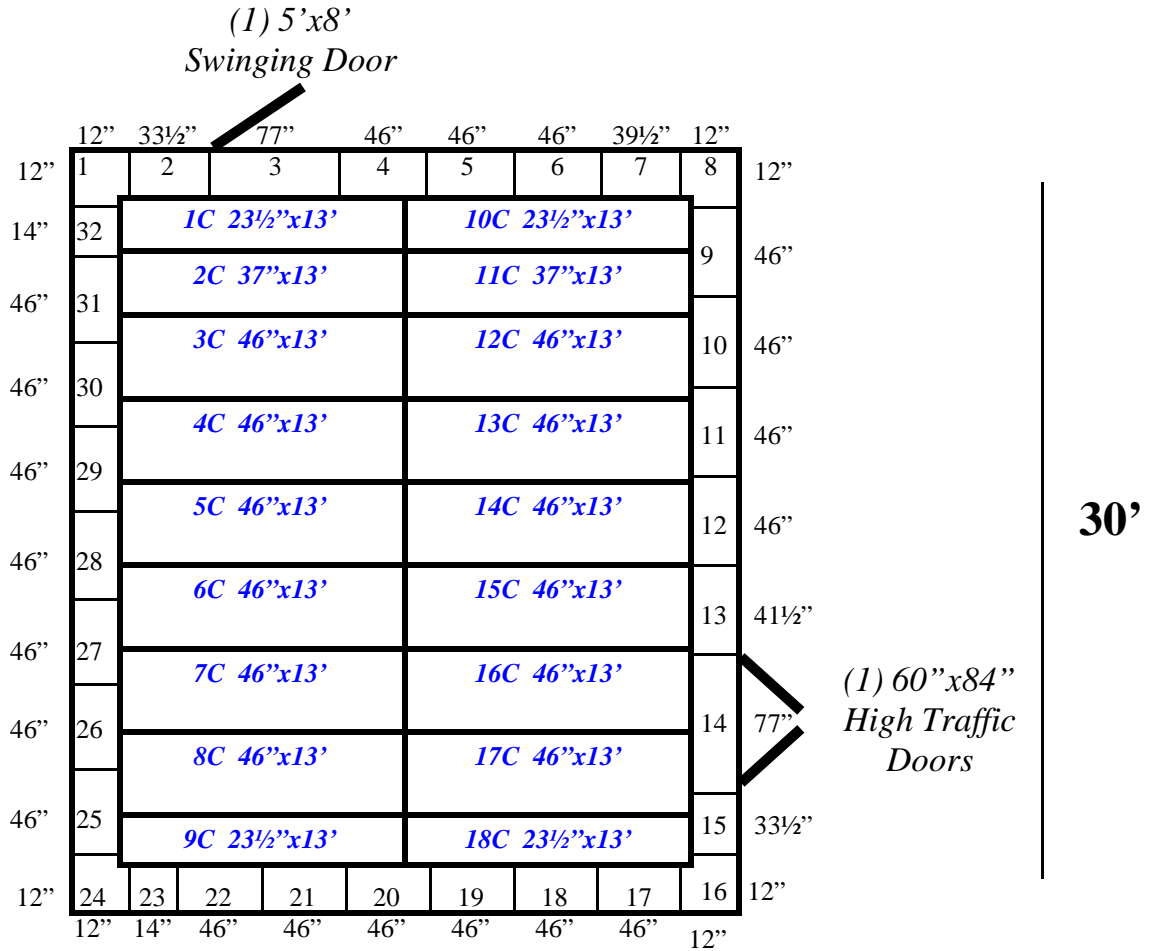

26'

**26' x 30' x 10' H Purple
Walk-In Cooler or Freezer
Wall and Ceiling Panels Diagram**

***26' x 30' x 10' H Purple
Walk-In Cooler or Freezer***