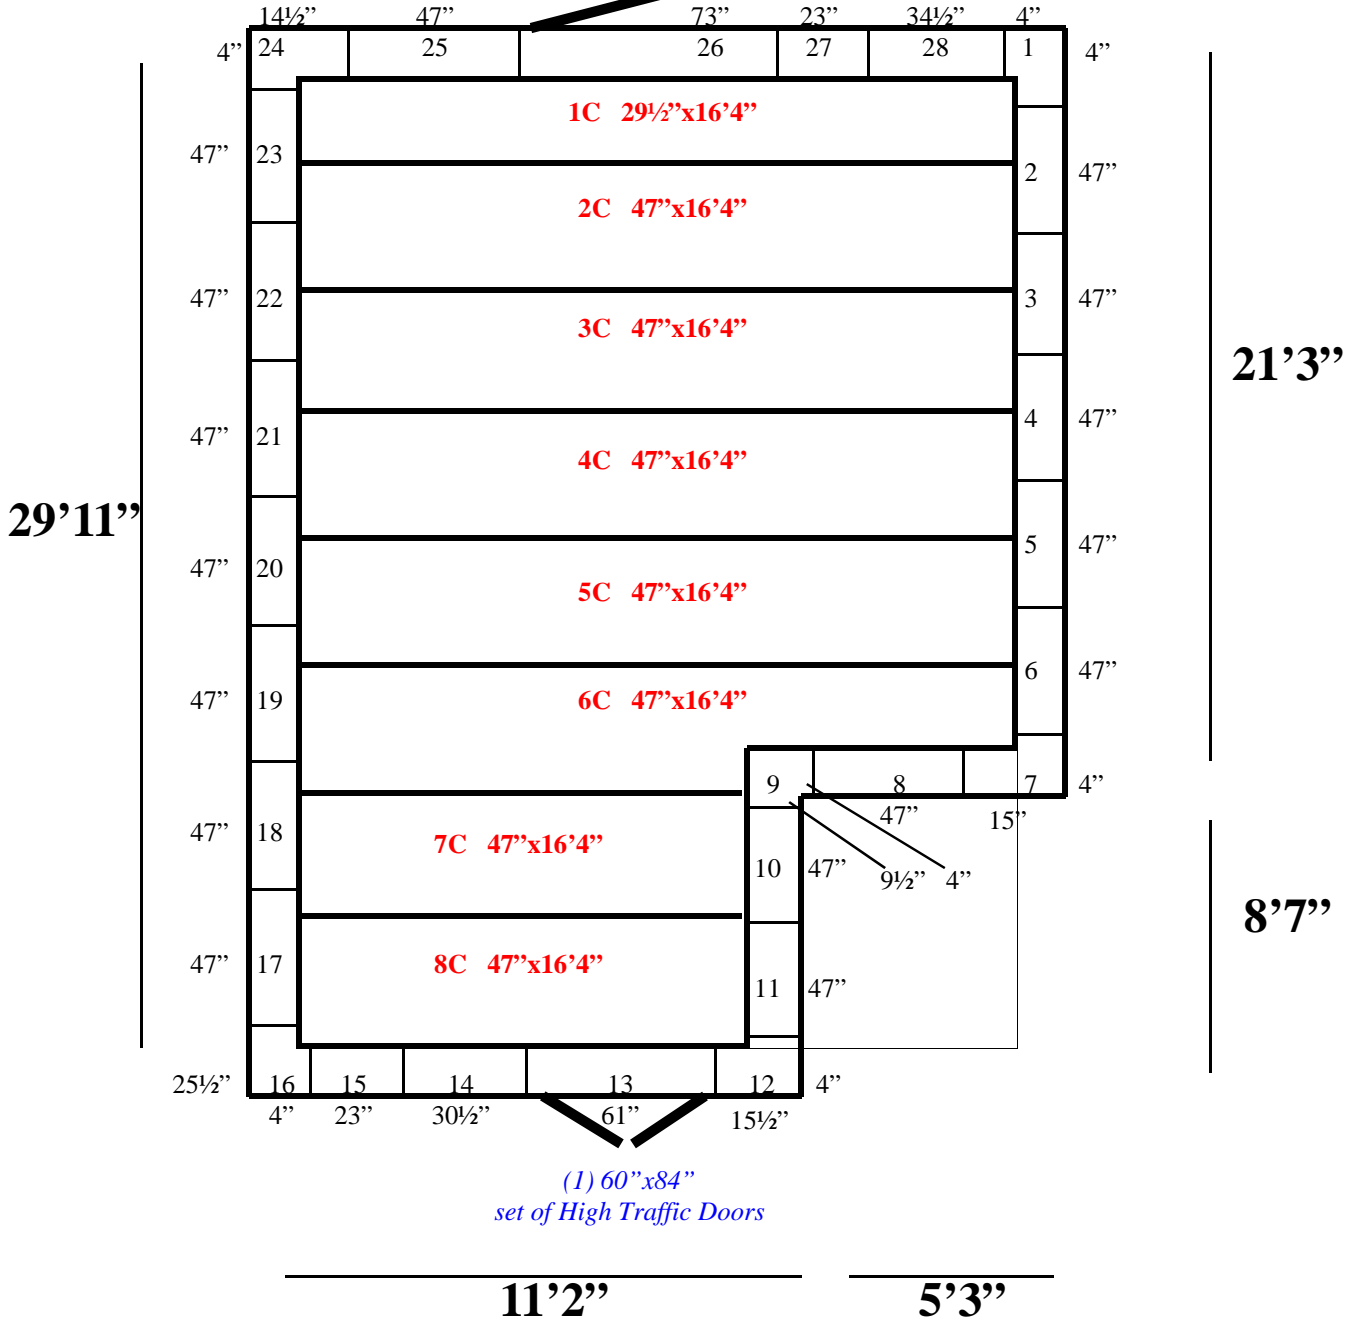

16'4"

(1) 60"x84"
Swinging Door

16'4" x 29'11" x 9'4" H

Walk-In Cooler or Freezer

Wall and Ceiling Panels Diagram

REFRIGERATION SUPERSTORE New and Used Refrigeration Systems/ Coolers/ Freezers

1423 Planeview Dr, Oshkosh, WI 54904 USA
Tel (920) 231-1711 Fax (920) 231-1701

www.barrinc.com info@barrinc.com

***16'4" x 29'11" x 9'4" H
Walk-In Cooler or Freezer***

**22-08
Green**