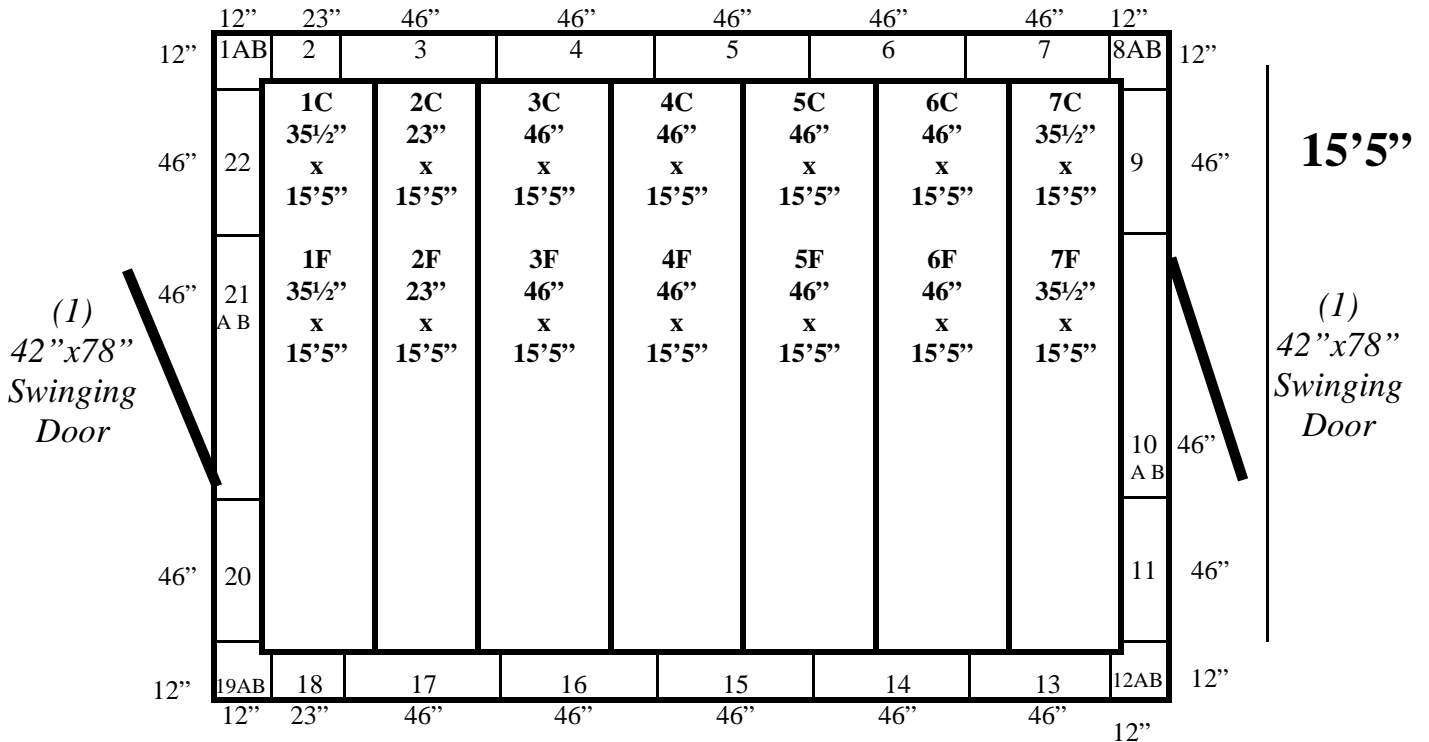

23'1"

Door panel layout

Door panel layout

Ceiling and Floor panels layout the same.

3 sheets of plating for center of floors to secure diamond plate that is peeling up.

**15'5" x 23'1" x 12'3" H Brown
Walk-In Freezer with Floor
Wall, Ceiling & Floor Panels Diagram**

***15'5" x 23'1" x 12'3" H Brown
Walk-In Freezer with Floor***