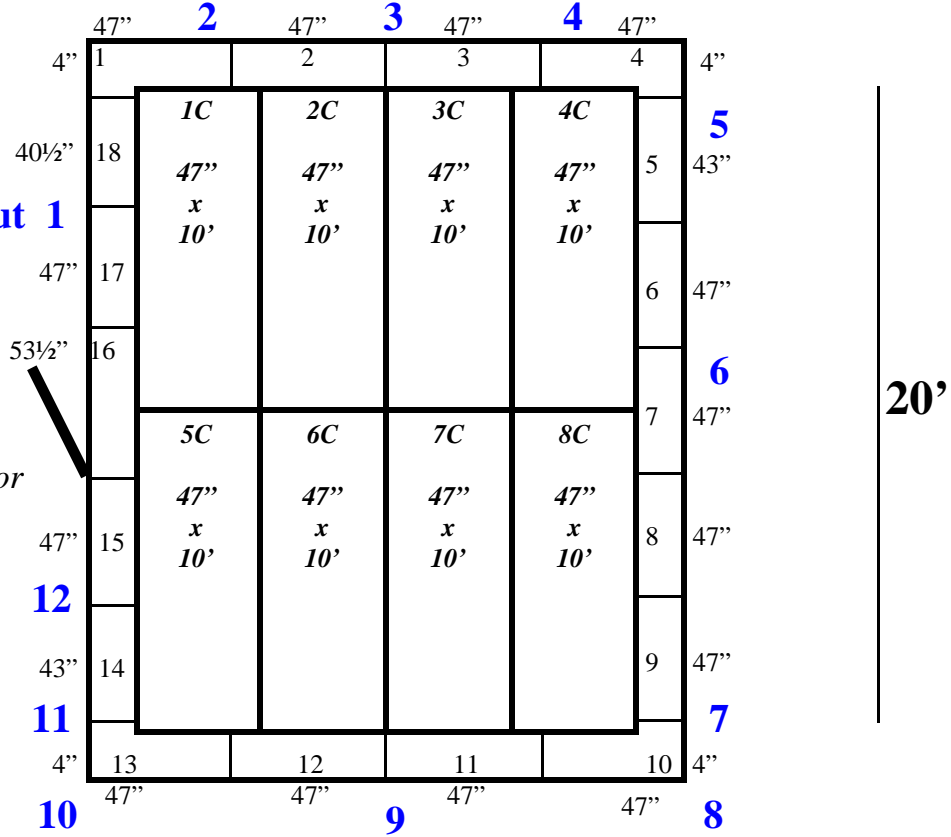

15'8"

**Floor Screed Layout 1**

(1)  
53½"x77"  
Swinging Door

**15'8" x 20' x 7'10" H Red  
Walk-In Cooler or Freezer  
Wall and Ceiling Panels Diagram**

*15'8" x 20' x 7'10" H Red  
Walk-In Cooler or Freezer*