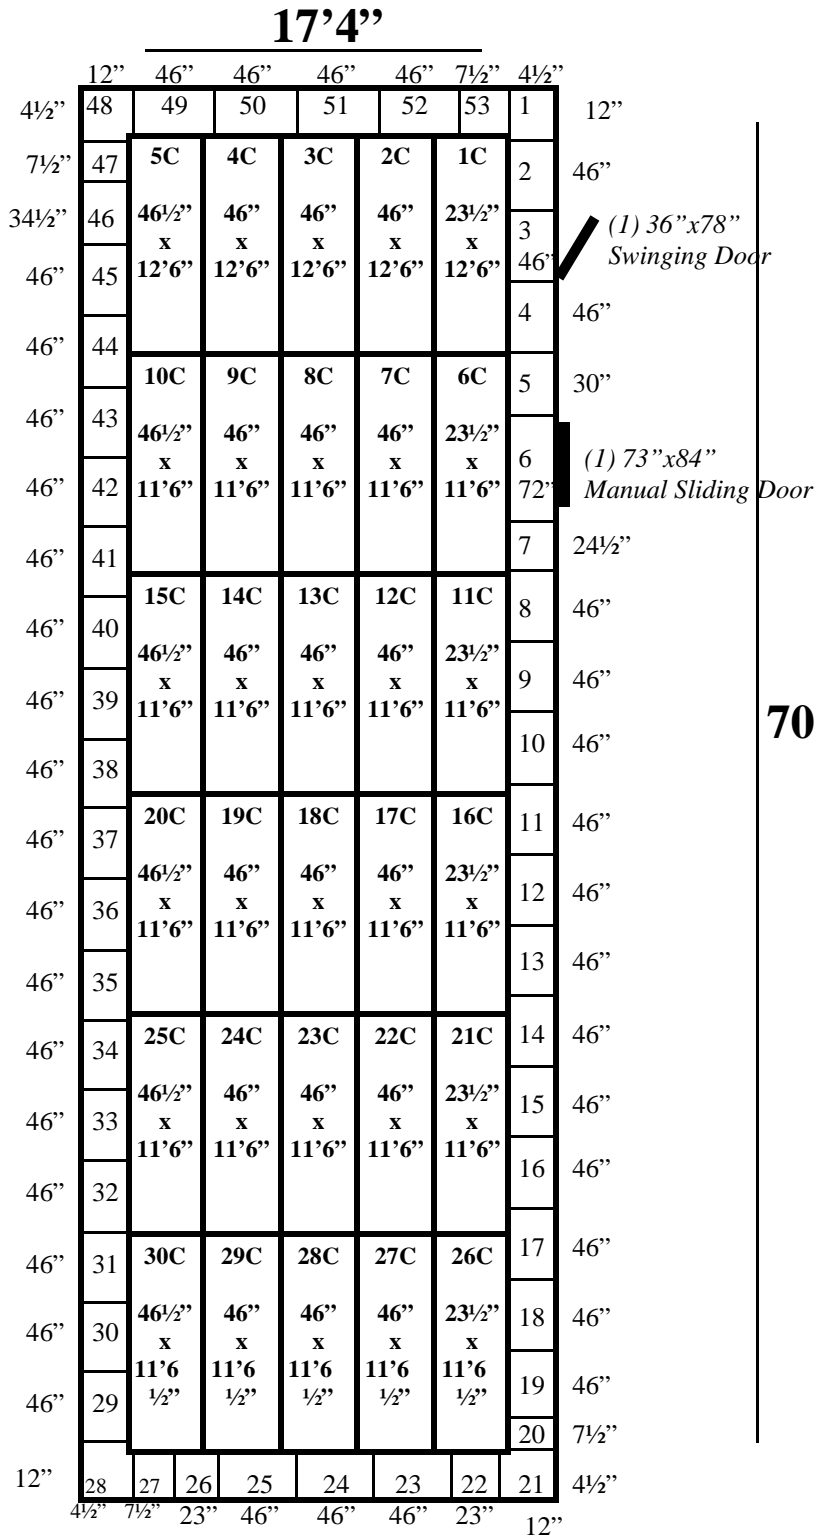

*Wall & Ceiling Panels Layout*

*Floor Panels Layout*

**17'4" x 70' x 9'6" H Black  
Walk-In Freezer with Floor  
Wall, Ceiling & Floor Panels Diagram**

***17'4" x 70' x 9'6" H Black  
Walk-In Freezer with Floor***