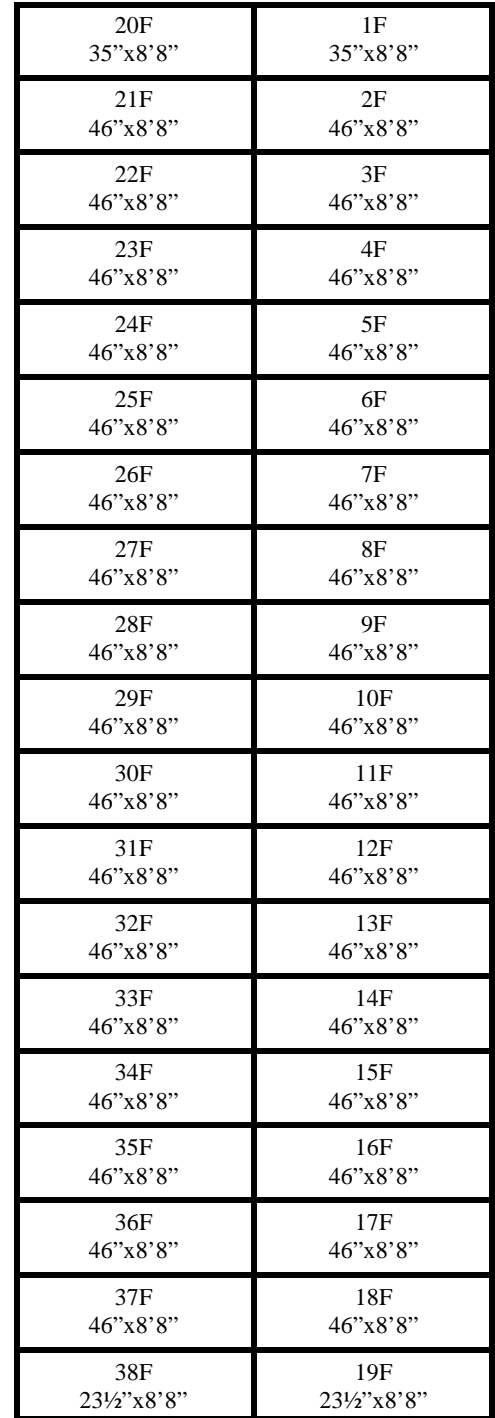

*Wall & Ceiling Panels Layout*

*Floor Panels Layout*

**17'4" x 70' x 9'6" H Black  
Walk-In Freezer with Floor  
Wall, Ceiling & Floor Panels Diagram**

***17'4" x 70' x 9'6" H Black  
Walk-In Freezer with Floor***