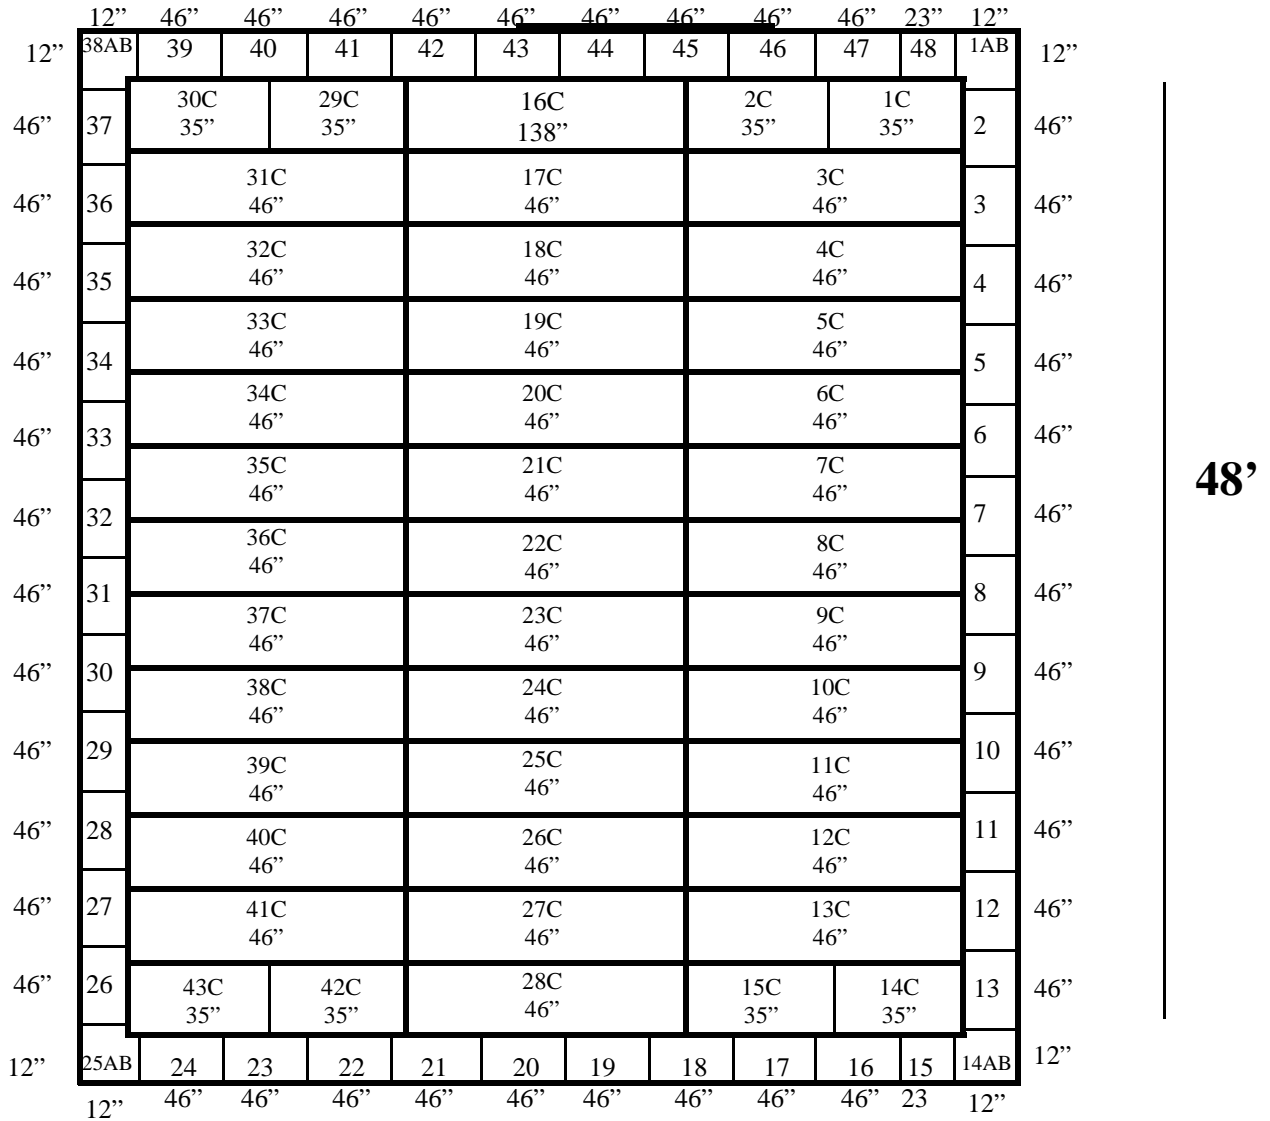

**38'5"**

(1) 10'x10'  
 Electric Sliding Door

All (A) panels are ground level.

**38'5" x 48' x 16' H**  
**Walk-In Cooler or Freezer**  
**Wall and Ceiling Panels Diagram**

***38'5" x 48' x 16' H  
Walk-In Cooler or Freezer***