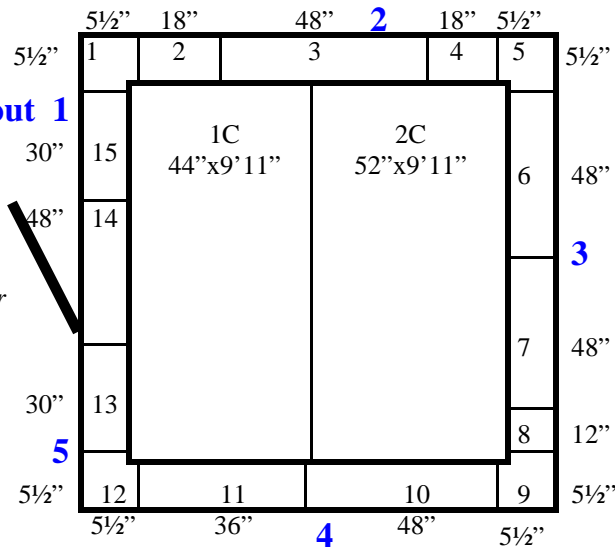

7'11"

Floor Screed Layout 1

(1) 33"x83"
Swinging Door

9'11"

**7'11" x 9'11" x 9' H Black
Walk-In Cooler or Freezer
Wall and Ceiling Panels Diagram**

***7'11" x 9'11" x 9' H Black
Walk-In Cooler or Freezer***