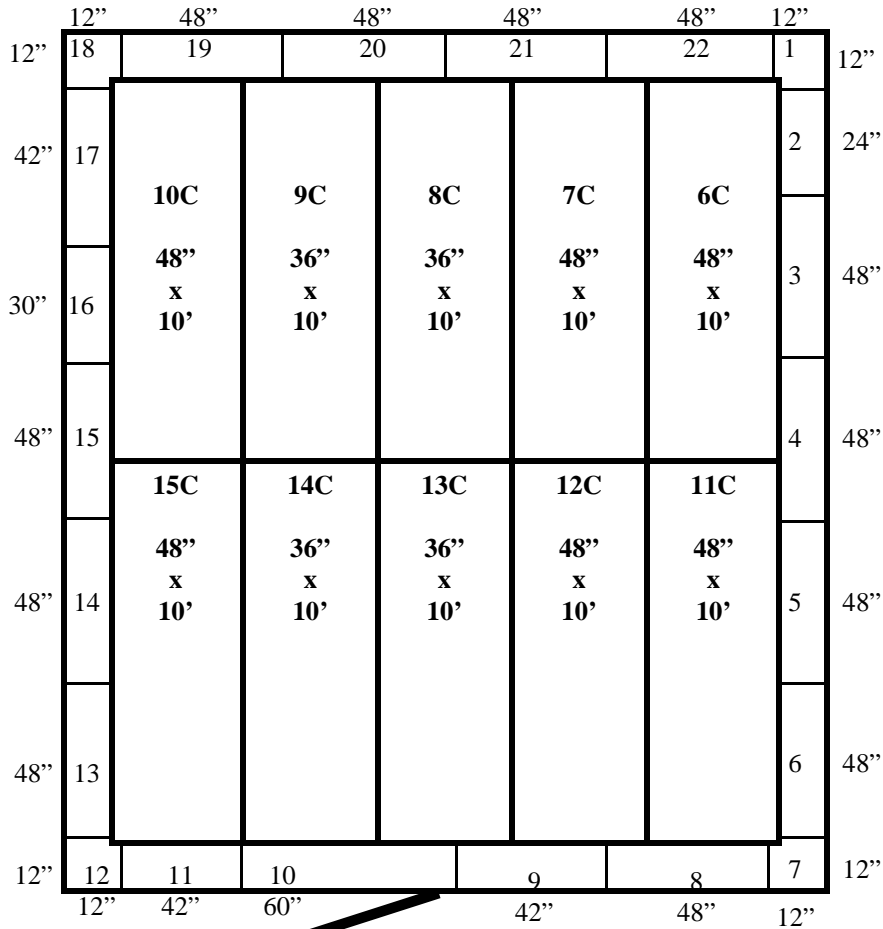

18'

Flash this side walls (#17 thru #2 to ceilings.)

*(1) 48" x 84"
Swinging Door*

20'

***18' x 20' x 10'4" H Black
Walk-In Cooler or Freezer
Wall & Ceiling Panels Diagram***

***18' x 20' x 10'4" H Black
Walk-In Cooler or Freezer***