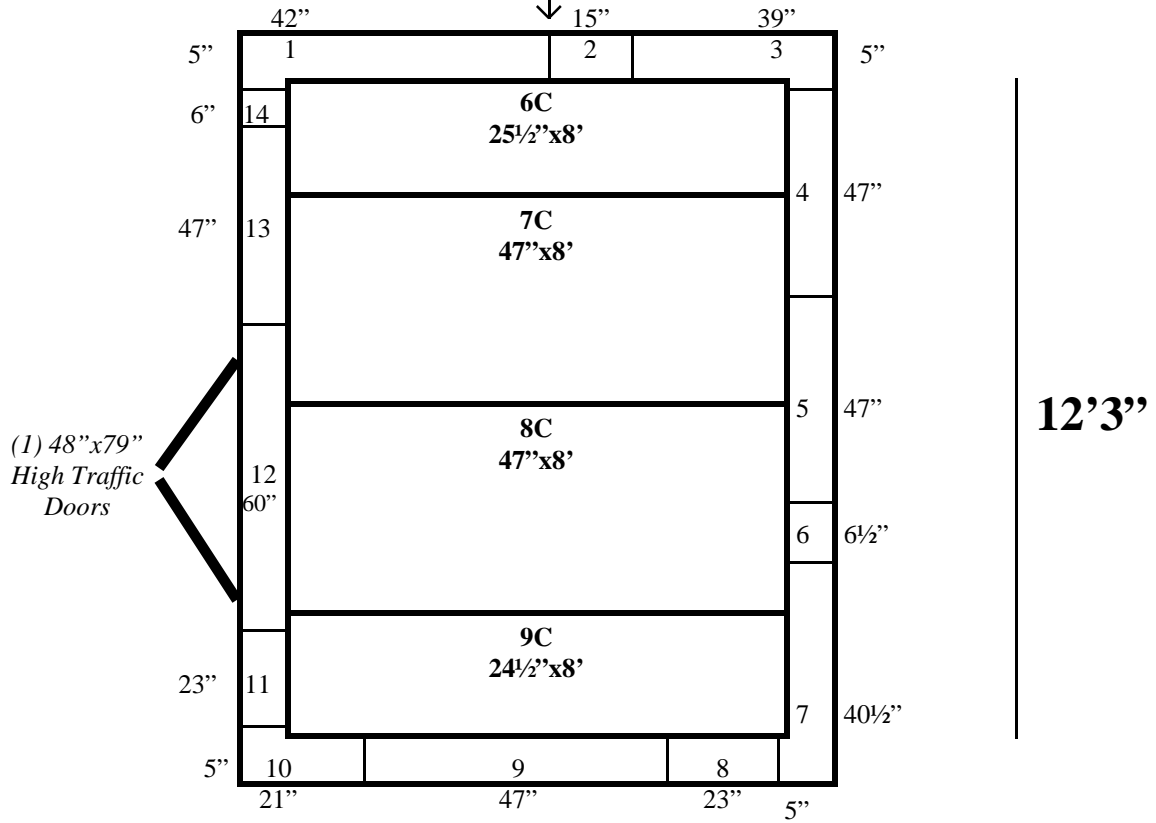

8'

Flash seam  
only bottom  
cam works.

**8' x 12'3" x 9'11" H Green  
Walk-In Cooler or Freezer  
Wall and Ceiling Panels Diagram**

**REFRIGERATION SUPERSTORE** New and Used Refrigeration Systems/ Coolers/ Freezers

1423 Planeview Dr, Oshkosh, WI 54904 USA

Tel (920) 231-1711

Fax (920) 231-1701

[www.barrinc.com](http://www.barrinc.com)

[info@barrinc.com](mailto:info@barrinc.com)

***8' x 12'3" x 9'11" H Green  
Walk-In Cooler or Freezer***