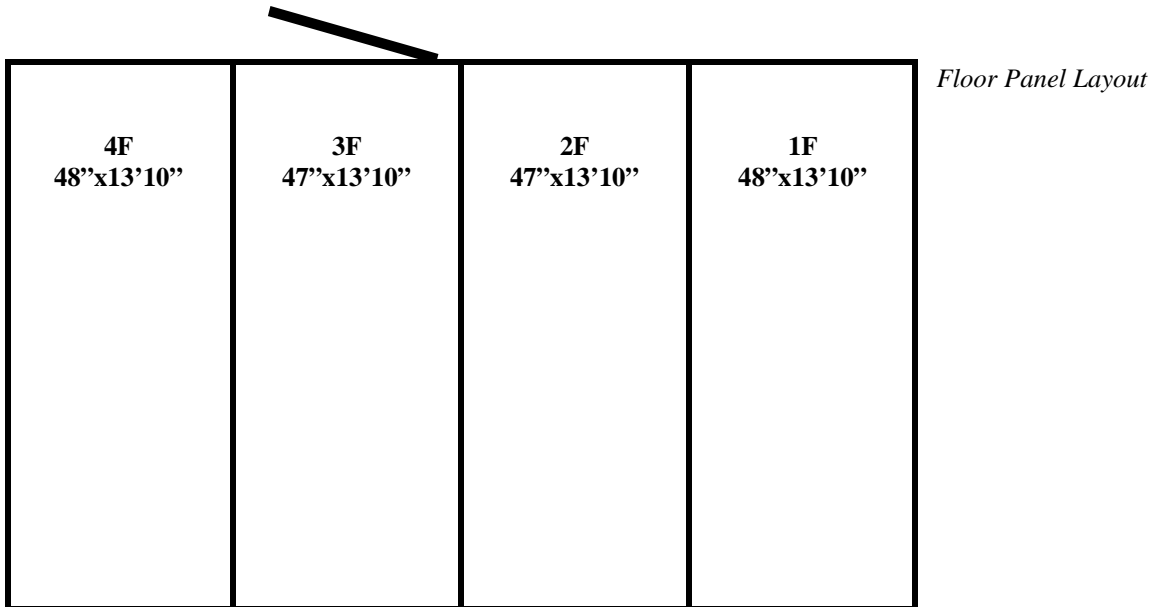

**15'10"**

**13'10" x 15'10" x 12' H Blue  
Walk-In Freezer with Floor  
Wall, Ceiling & Floor Panels Diagram**

***13'10" x 15'10" x 12' H Blue  
Walk-In Freezer with Floor***