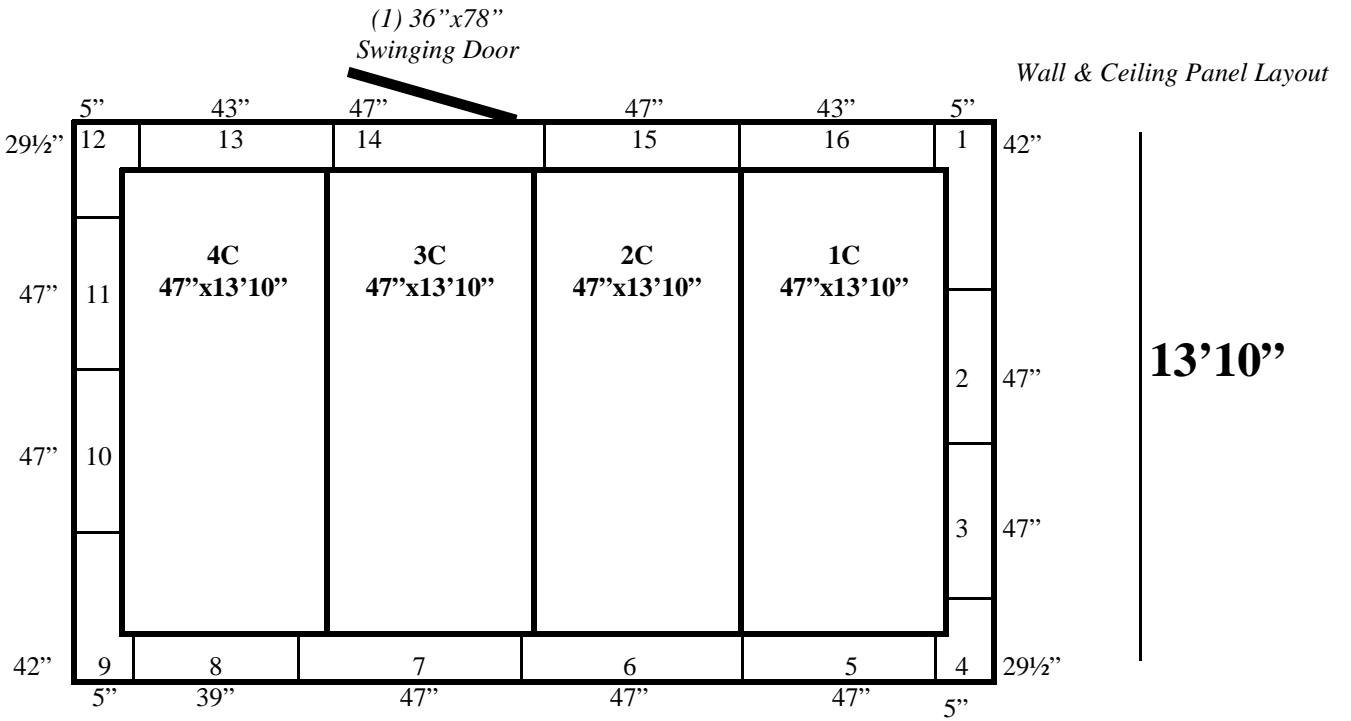

**15'10"**

**13'10" x 15'10" x 12' H Blue  
Walk-In Freezer with Floor  
Wall, Ceiling & Floor Panels Diagram**

***13'10" x 15'10" x 12' H Blue  
Walk-In Freezer with Floor***