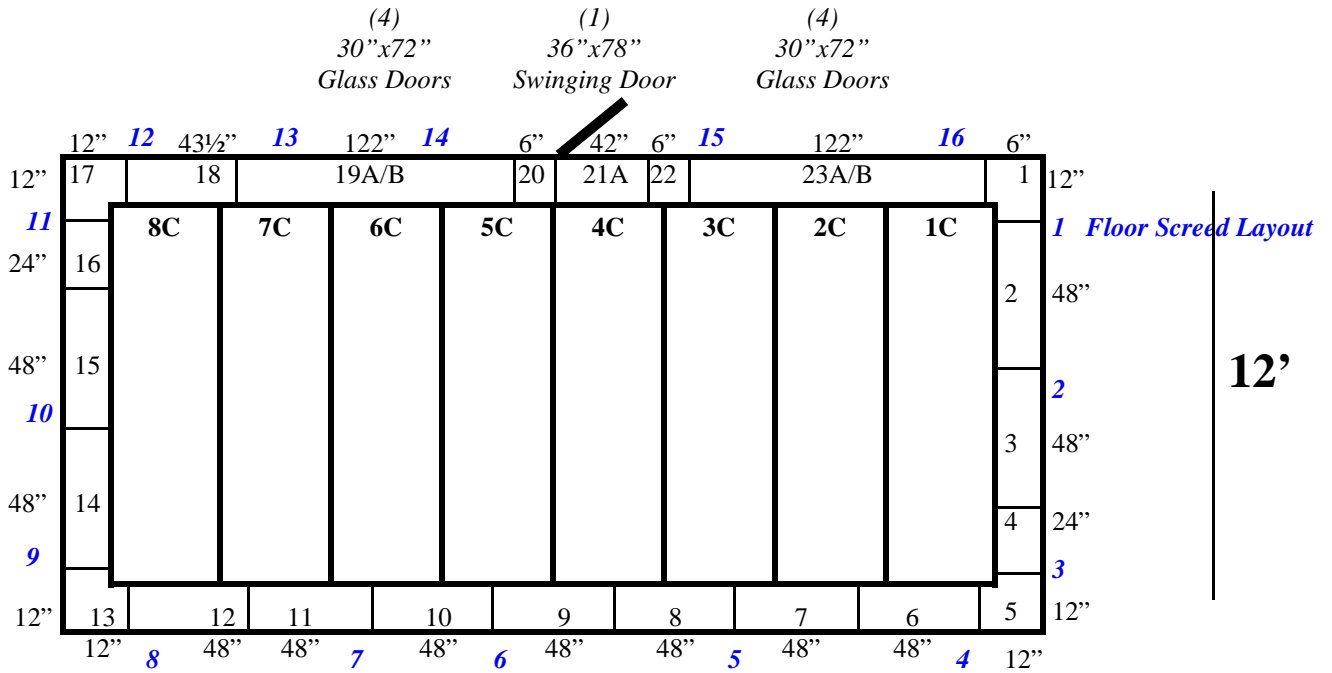

30'

12' x 30' x 10'4" H
Walk-In Cooler with Glass Doors
Wall and Ceiling Panels Diagram

REFRIGERATION SUPERSTORE New and Used Refrigeration Systems/ Coolers/ Freezers

1423 Planeview Dr, Oshkosh, WI 54904 USA
Tel (920) 231-1711 Fax (920) 231-1701

www.barrinc.com info@barrinc.com

***12' x 30' x 10'4" H
Walk-In Cooler with Glass Doors***

131-07