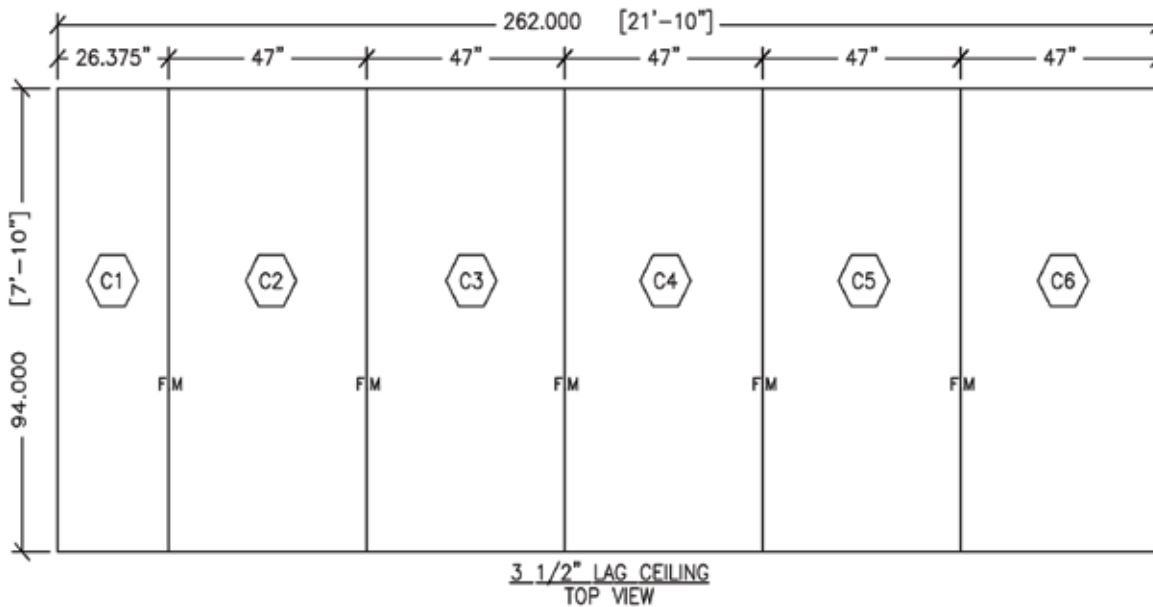

1423 Planeview Dr, Oshkosh, WI 54904 USA
Tel (920) 231-1711 Fax (920) 231-1701

www.barrinc.com info@barrinc.com

REFRIGERATION SUPERSTORE New and Used Refrigeration Systems/ Coolers/ Freezers

COOLER SPECIFICATIONS

CHECKED:

- SIZE: 22'-0" x 8'-0" x 8'-0"
- PANEL THICKNESS: 3 1/2" WALLS, & 3 1/2" CEILING
- EXTERIOR FINISH: (01) 26 GAL. STUCCO GALVANIZED
- INTERIOR FINISH: (01) 26 GAL. STUCCO GALVANIZED
- CEILING TYPE: LAG DOWN
- SCREED TYPE: VINYL SCREED
- ROUGH OPENING: 75 1/4"
  1/4" WAS ADDED TO MANUFACTURE'S OPENING HEIGHT & WIDTH
- SILL HEIGHT: 5"
- HEADER HEIGHT: 15 3/4"
- DOOR DESCRIPTION: 1 QTY 34" x 78" OVERLAP SELF-CLOSING DOOR
  3 SIDED GASKET W/ BOTTOM SWEEP

ACCESSORIES:

- (1) VAPOR PROOF LIGHT 115V. (BULB INCLUDED)
- (1) SWITCH WITH PILOT LIGHT 115V.
- (1) DIAL THERMOMETER
- (1) FORM TO RAIL CEILING HANGERS