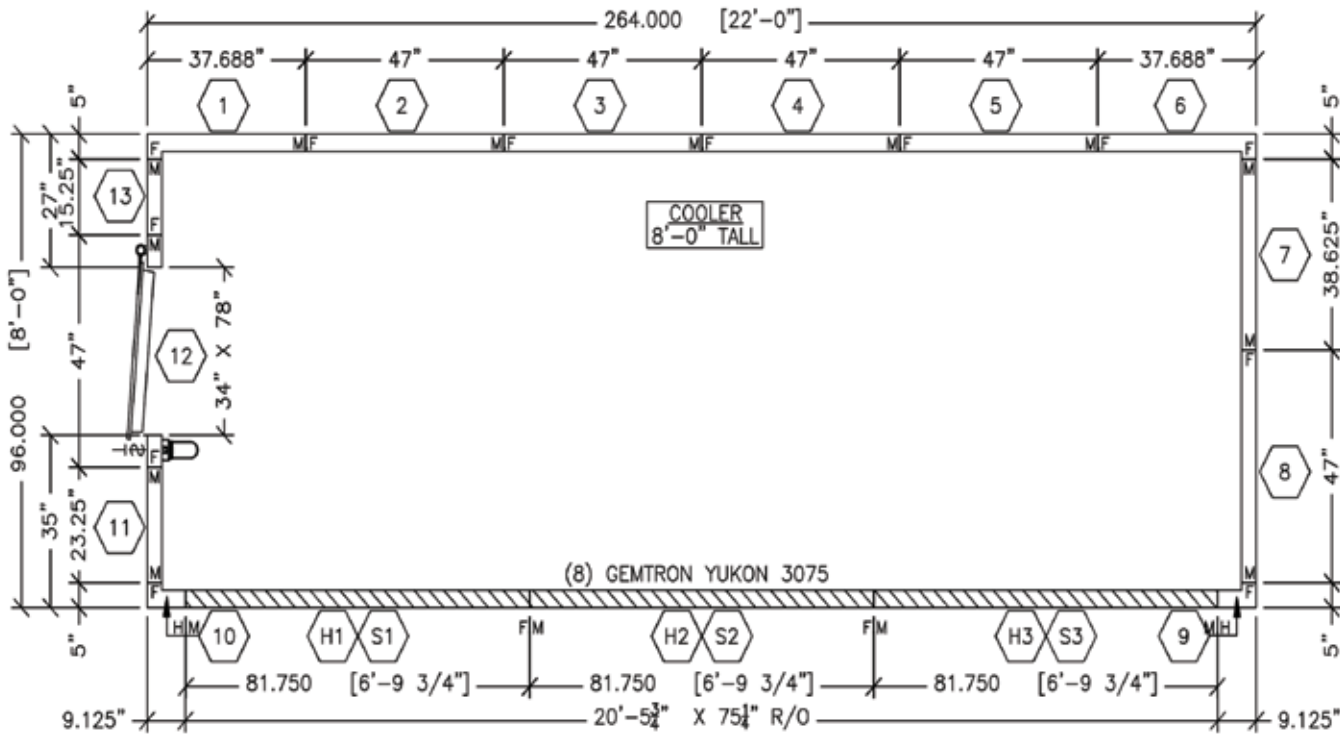

1423 Planeview Dr, Oshkosh, WI 54904 USA
Tel (920) 231-1711 Fax (920) 231-1701

www.barrinc.com info@barrinc.com

REFRIGERATION SUPERSTORE New and Used Refrigeration Systems/ Coolers/ Freezers

COOLER SPECIFICATIONS

CHECKED:

- SIZE: 22'-0" x 8'-0" x 8'-0"
- PANEL THICKNESS: 3 1/2" WALLS, & 3 1/2" CEILING
- EXTERIOR FINISH: (01) 26 GAL. STUCCO GALVANIZED
- INTERIOR FINISH: (01) 26 GAL. STUCCO GALVANIZED
- CEILING TYPE: LAG DOWN
- SCREED TYPE: VINYL SCREED
- ROUGH OPENING: 75 1/4"
  1/4" WAS ADDED TO MANUFACTURE'S OPENING HEIGHT & WIDTH
- SILL HEIGHT: 5"
- HEADER HEIGHT: 15 3/4"
- DOOR DESCRIPTION: 1 QTY 34" x 78" OVERLAP SELF-CLOSING DOOR
  3 SIDED GASKET W/ BOTTOM SWEEP

ACCESSORIES:

- (1) VAPOR PROOF LIGHT 115V. (BULB INCLUDED)
- (1) SWITCH WITH PILOT LIGHT 115V.
- (1) DIAL THERMOMETER
- (1) FORM TO RAIL CEILING HANGERS